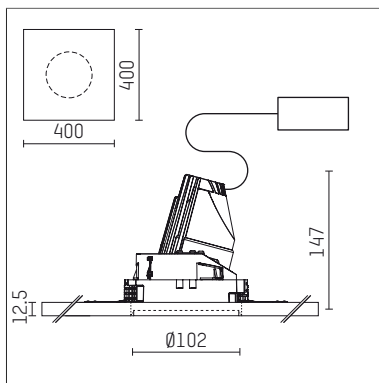

108 723 03 910 PD | white

complx.100 | insider
directional spotlight
LED | 10 W 3000 K

- directional spotlight complx.100 insider
- with plasterboard panel and integrated installation frame
- with LED 800 lm
- colour temperature: 3000 K
- colour rendering index: CRI >90
- L90 / B10 (50.000h)
- SDCM < 2
- net luminous flux: 680 lm
- total load: 10 W
- luminous efficacy: 68,0 lm/W
- rotationsymmetrical light distribution, medium
- safety cable for reflector module
- reflector of aluminium, mirror finish anodised
- beam angle: 25 °
- with external LED power unit, electronic (DALI), 220-240 V, 0/50/60 Hz
- amplitude dimming
- dimming range: 100-1 %
- power supply: supply cord with plug connection 2x5x2,5 mm², length: 360 mm
- housing of die cast aluminium
- microprismatic filter with very high rate of light transmission
- recessing ring of die cast aluminium
- length: 400 mm, width: 400 mm, height: 137 mm
- diameter: 102 mm
- recessing depth: 147 mm, ceiling thickness: 12.5 mm
- rotatable 360°, fixable setting, 0°-30° tiltable, fixable setting
- weight: 1,82 kg
- protection rating: IP20
- protection class I
- 5 years Hoffmeister warranty
- Made in Germany
- certificates: manufactured according to DIN VDE 0711 / EN 60598, CE
- colour: white (RAL9016)
- 108 723 03 910 PD
