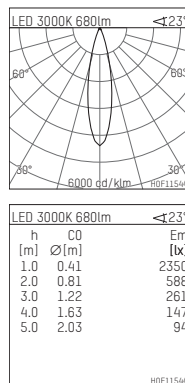

108 723 03 910 PD | white

complx.100 | insider
directional spotlight
LED | 10 W 3000 K

- directional spotlight complx.100 insider
- with plasterboard panel and integrated installation frame
- with LED 800 lm
- colour temperature: 3000 K
- colour rendering index: CRI >90
- L90 / B10 (50.000h)
- SDCM < 2
- net luminous flux: 680 lm
- total load: 10 W
- luminous efficacy: 68,0 lm/W
- rotationsymmetrical light distribution, medium
- safety cable for reflector module
- reflector of aluminium, mirror finish anodised
- beam angle: 25 °
- with external LED power unit, electronic (DALI), 220-240 V, 0/50/60 Hz
- amplitude dimming
- dimming range: 100-1 %
- power supply: supply cord with plug connection 2x5x2,5 mm², length: 360 mm
- housing of die cast aluminium
- microprismatic filter with very high rate of light transmission
- recessing ring of die cast aluminium
- length: 400 mm, width: 400 mm, height: 137 mm
- diameter: 102 mm
- recessing depth: 147 mm, ceiling thickness: 12.5 mm
- rotatable 360°, fixable setting, 0°-30° tiltable, fixable setting
- weight: 1,82 kg
- protection rating: IP20
- protection class I
- 5 years Hoffmeister warranty
- Made in Germany
- certificates: manufactured according to DIN VDE 0711 / EN 60598, CE
- colour: white (RAL9016)
- 108 723 03 910 PD
