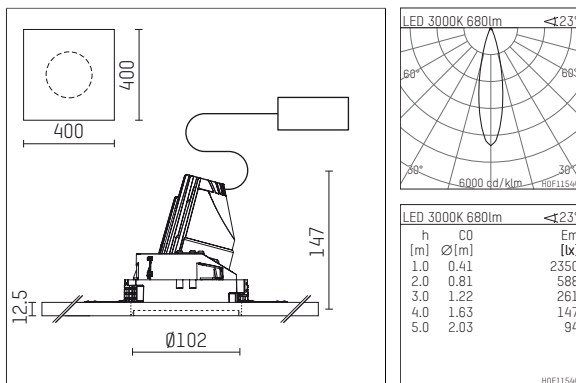

108 723 03 910 P | white

complx.100 | insider
directional spotlight
LED | 10 W 3000 K

- directional spotlight complx.100 insider
- with plasterboard panel and integrated installation frame
- with LED 800 lm
- colour temperature: 3000 K
- colour rendering index: CRI >90
- L90 / B10 (50.000h)
- SDCM < 2
- net luminous flux: 680 lm
- total load: 10 W
- luminous efficacy: 68,0 lm/W
- rotationsymmetrical light distribution, medium
- safety cable for reflector module
- reflector of aluminium, mirror finish anodised
- beam angle: 25 °
- with external LED power unit, electronic, 220-240 V, 50/60 Hz
- Dimming with external dimmers possible (trailing-edge and leading-edge)
- dimmable
- power supply: supply cord with plug connection 2x5x2,5 mm², length: 360 mm
- housing of die cast aluminium
- microprismatic filter with very high rate of light transmission
- recessing ring of die cast aluminium
- length: 400 mm, width: 400 mm, height: 137 mm
- diameter: 102 mm
- recessing depth: 147 mm, ceiling thickness: 12.5 mm
- rotatable 360°, fixable setting, 0°-30° tiltable, fixable setting
- weight: 1,82 kg
- protection rating: IP20
- protection class I
- 5 years Hoffmeister warranty
- Made in Germany
- certificates: manufactured according to DIN VDE 0711 / EN 60598, CE
- colour: white (RAL9016)
- 108 723 03 910 P