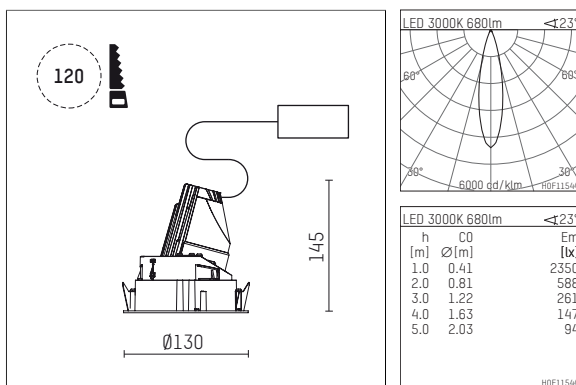

108 723 03 910 RD | white

complx.100 | rim
directional spotlight
LED | 10 W 3000 K

- directional spotlight complx.100 rim
- with a rim projecting over the ceiling
- for installation into suspended ceilings
- with LED 800 lm
- colour temperature: 3000 K
- colour rendering index: CRI >90
- L90 / B10 (50.000h)
- SDCM < 2
- net luminous flux: 680 lm
- total load: 10 W
- luminous efficacy: 68,0 lm/W
- rotationsymmetrical light distribution, medium
- safety cable for reflector module
- reflector of aluminium, mirror finish anodised
- beam angle: 25 °
- with external LED power unit, electronic (DALI), 220-240 V, 0/50/60 Hz
- amplitude dimming
- dimming range: 100-1 %
- power supply: supply cord with plug connection 2x5x2,5 mm², length: 360 mm
- housing of die cast aluminium
- microprismatic filter with very high rate of light transmission
- recessing ring of die cast aluminium
- height: 135 mm
- diameter: 130 mm, recessing diameter: 120 mm
- recessing depth: 145 mm, ceiling thickness: 2-25mm
- rotatable 360°, fixable setting, 0°-30° tiltable, fixable setting
- weight: 0,62 kg
- protection rating: IP20
- protection class I
- 5 years Hoffmeister warranty
- Made in Germany
- certificates: manufactured according to DIN VDE 0711 / EN 60598, CE
- colour: white (RAL9016)
- 108 723 03 910 RD

- Overview of accessories on the following page / s

108 723 03 910 RD
accessory**Optional accessories**

description accessory general	dimensions in mm	item number	pic.-No.
housing for concrete cast for recessed downlights complx.100 rim	ØxH: 342 x 160	108 605 10 000	01