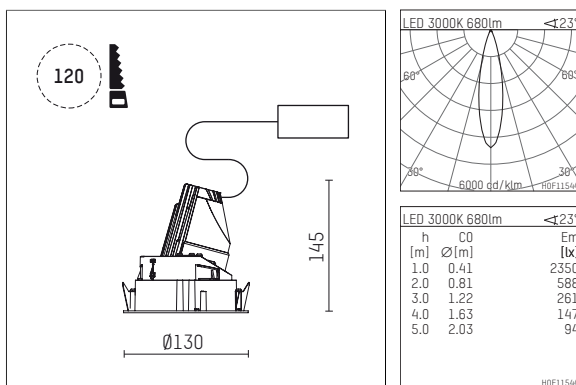

108 723 03 910 R | white

complx.100 | rim
directional spotlight
LED | 10 W 3000 K

- directional spotlight complx.100 rim
- with a rim projecting over the ceiling
- for installation into suspended ceilings
- with LED 800 lm
- colour temperature: 3000 K
- colour rendering index: CRI >90
- L90 / B10 (50.000h)
- SDCM < 2
- net luminous flux: 680 lm
- total load: 10 W
- luminous efficacy: 68,0 lm/W
- rotationsymmetrical light distribution, medium
- safety cable for reflector module
- reflector of aluminium, mirror finish anodised
- beam angle: 25 °
- with external LED power unit, electronic, 220-240 V, 50/60 Hz
- Dimming with external dimmers possible (trailing-edge and leading-edge)
- dimmable
- power supply: supply cord with plug connection 2x5x2,5 mm², length: 360 mm
- housing of die cast aluminium
- microprismatic filter with very high rate of light transmission
- recessing ring of die cast aluminium
- height: 135 mm
- diameter: 130 mm, recessing diameter: 120 mm
- recessing depth: 145 mm, ceiling thickness: 2-25mm
- rotatable 360°, fixable setting, 0°-30° tiltable, fixable setting
- weight: 0,62 kg
- protection rating: IP20
- protection class I
- 5 years Hoffmeister warranty
- Made in Germany
- certificates: manufactured according to DIN VDE 0711 / EN 60598, CE
- colour: white (RAL9016)
- 108 723 03 910 R

- Overview of accessories on the following page / s

108 723 03 910 R
accessory**Optional accessories**

description accessory general	dimensions in mm	item number	pic.-No.
housing for concrete cast for recessed downlights complx.100 rim	ØxH: 342 x 160	108 605 10 000	01