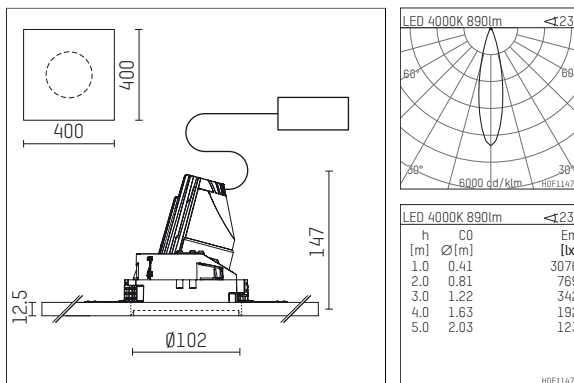

108 723 04 910 PD | white

complx.100 | insider
directional spotlight
LED | 10 W 4000 K

- directional spotlight complx.100 insider
- with plasterboard panel and integrated installation frame
- with LED 1050 lm
- colour temperature: 4000 K
- colour rendering index: CRI >80
- L90 / B10 (50.000h)
- SDCM < 2
- net luminous flux: 890 lm
- total load: 10 W
- luminous efficacy: 89,0 lm/W
- rotationsymmetrical light distribution, medium
- safety cable for reflector module
- reflector of aluminium, mirror finish anodised
- beam angle: 25 °
- with external LED power unit, electronic (DALI), 220-240 V, 0/50/60 Hz
- amplitude dimming
- dimming range: 100-1 %
- power supply: supply cord with plug connection 2x5x2,5 mm², length: 360 mm
- housing of die cast aluminium
- microprismatic filter with very high rate of light transmission
- recessing ring of die cast aluminium
- length: 400 mm, width: 400 mm, height: 137 mm
- diameter: 102 mm
- recessing depth: 147 mm, ceiling thickness: 12.5 mm
- rotatable 360°, fixable setting, 0°-30° tiltable, fixable setting
- weight: 1,82 kg
- protection rating: IP20
- protection class I
- 5 years Hoffmeister warranty
- Made in Germany
- certificates: manufactured according to DIN VDE 0711 / EN 60598, CE
- colour: white (RAL9016)
- 108 723 04 910 PD
