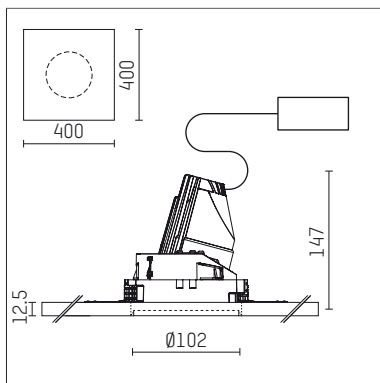

108 723 04 910 P | white

complx.100 | insider
directional spotlight
LED | 10 W 4000 K

- directional spotlight complx.100 insider
- with plasterboard panel and integrated installation frame
- with LED 1050 lm
- colour temperature: 4000 K
- colour rendering index: CRI >80
- L90 / B10 (50.000h)
- SDCM < 2
- net luminous flux: 890 lm
- total load: 10 W
- luminous efficacy: 89,0 lm/W
- rotationsymmetrical light distribution, medium
- safety cable for reflector module
- reflector of aluminium, mirror finish anodised
- beam angle: 25 °
- with external LED power unit, electronic, 220-240 V, 50/60 Hz
- Dimming with external dimmers possible (trailing-edge and leading-edge)
- dimmable
- power supply: supply cord with plug connection 2x5x2,5 mm², length: 360 mm
- housing of die cast aluminium
- microprismatic filter with very high rate of light transmission
- recessing ring of die cast aluminium
- length: 400 mm, width: 400 mm, height: 137 mm
- diameter: 102 mm
- recessing depth: 147 mm, ceiling thickness: 12.5 mm
- rotatable 360°, fixable setting, 0°-30° tiltable, fixable setting
- weight: 1,82 kg
- protection rating: IP20
- protection class I
- 5 years Hoffmeister warranty
- Made in Germany
- certificates: manufactured according to DIN VDE 0711 / EN 60598, CE
- colour: white (RAL9016)
- 108 723 04 910 P