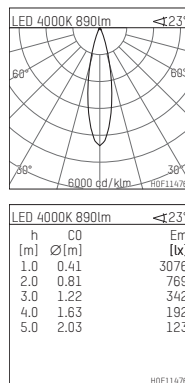

108 723 04 910 P | white

complx.100 | insider
directional spotlight
LED | 10 W 4000 K

- directional spotlight complx.100 insider
- with plasterboard panel and integrated installation frame
- with LED 1050 lm
- colour temperature: 4000 K
- colour rendering index: CRI >80
- L90 / B10 (50.000h)
- SDCM < 2
- net luminous flux: 890 lm
- total load: 10 W
- luminous efficacy: 89,0 lm/W
- rotationsymmetrical light distribution, medium
- safety cable for reflector module
- reflector of aluminium, mirror finish anodised
- beam angle: 25 °
- with external LED power unit, electronic, 220-240 V, 50/60 Hz
- Dimming with external dimmers possible (trailing-edge and leading-edge)
- dimmable
- power supply: supply cord with plug connection 2x5x2,5 mm², length: 360 mm
- housing of die cast aluminium
- microprismatic filter with very high rate of light transmission
- recessing ring of die cast aluminium
- length: 400 mm, width: 400 mm, height: 137 mm
- diameter: 102 mm
- recessing depth: 147 mm, ceiling thickness: 12.5 mm
- rotatable 360°, fixable setting, 0°-30° tiltable, fixable setting
- weight: 1,82 kg
- protection rating: IP20
- protection class I
- 5 years Hoffmeister warranty
- Made in Germany
- certificates: manufactured according to DIN VDE 0711 / EN 60598, CE
- colour: white (RAL9016)
- 108 723 04 910 P