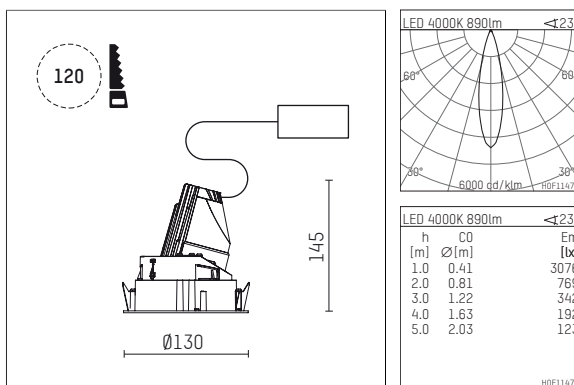

108 723 04 910 RD | white

complx.100 | rim
directional spotlight
LED | 10 W 4000 K

- directional spotlight complx.100 rim
- with a rim projecting over the ceiling
- for installation into suspended ceilings
- with LED 1050 lm
- colour temperature: 4000 K
- colour rendering index: CRI >80
- L90 / B10 (50.000h)
- SDCM < 2
- net luminous flux: 890 lm
- total load: 10 W
- luminous efficacy: 89,0 lm/W
- rotationsymmetrical light distribution, medium
- safety cable for reflector module
- reflector of aluminium, mirror finish anodised
- beam angle: 25 °
- with external LED power unit, electronic (DALI), 220-240 V, 0/50/60 Hz
- amplitude dimming
- dimming range: 100-1 %
- power supply: supply cord with plug connection 2x5x2,5 mm², length: 360 mm
- housing of die cast aluminium
- microprismatic filter with very high rate of light transmission
- recessing ring of die cast aluminium
- height: 135 mm
- diameter: 130 mm, recessing diameter: 120 mm
- recessing depth: 145 mm, ceiling thickness: 2-25mm
- rotatable 360°, fixable setting, 0°-30° tiltable, fixable setting
- weight: 0,62 kg
- protection rating: IP20
- protection class I
- 5 years Hoffmeister warranty
- Made in Germany
- certificates: manufactured according to DIN VDE 0711 / EN 60598, CE
- colour: white (RAL9016)
- 108 723 04 910 RD

- Overview of accessories on the following page / s

108 723 04 910 RD
accessory**Optional accessories**

description accessory general	dimensions in mm	item number	pic.-No.
housing for concrete cast for recessed downlights complx.100 rim	ØxH: 342 x 160	108 605 10 000	01