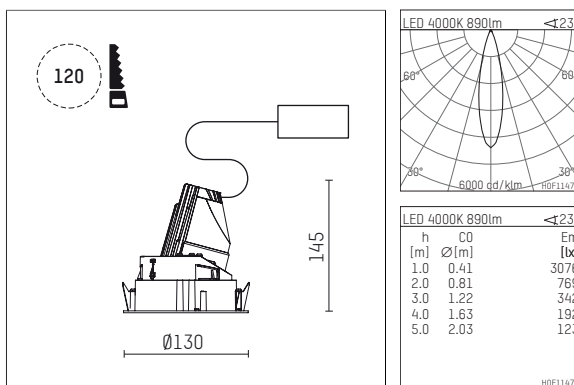

108 723 04 910 R | white

complx.100 | rim
directional spotlight
LED | 10 W 4000 K

- directional spotlight complx.100 rim
- with a rim projecting over the ceiling
- for installation into suspended ceilings
- with LED 1050 lm
- colour temperature: 4000 K
- colour rendering index: CRI >80
- L90 / B10 (50.000h)
- SDCM < 2
- net luminous flux: 890 lm
- total load: 10 W
- luminous efficacy: 89,0 lm/W
- rotationsymmetrical light distribution, medium
- safety cable for reflector module
- reflector of aluminium, mirror finish anodised
- beam angle: 25 °
- with external LED power unit, electronic, 220-240 V, 50/60 Hz
- Dimming with external dimmers possible (trailing-edge and leading-edge)
- dimmable
- power supply: supply cord with plug connection 2x5x2,5 mm², length: 360 mm
- housing of die cast aluminium
- microprismatic filter with very high rate of light transmission
- recessing ring of die cast aluminium
- height: 135 mm
- diameter: 130 mm, recessing diameter: 120 mm
- recessing depth: 145 mm, ceiling thickness: 2-25mm
- rotatable 360°, fixable setting, 0°-30° tiltable, fixable setting
- weight: 0,62 kg
- protection rating: IP20
- protection class I
- 5 years Hoffmeister warranty
- Made in Germany
- certificates: manufactured according to DIN VDE 0711 / EN 60598, CE
- colour: white (RAL9016)
- 108 723 04 910 R

- Overview of accessories on the following page / s

108 723 04 910 R
accessory**Optional accessories**

description accessory general	dimensions in mm	item number	pic.-No.
housing for concrete cast for recessed downlights complx.100 rim	ØxH: 342 x 160	108 605 10 000	01