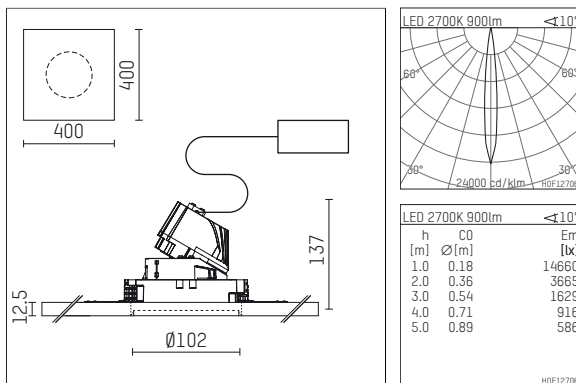

108 731 02 910 PD | white

complx.100 | insider
directional spotlight
LED | 14 W 2700 K

- directional spotlight complx.100 insider
- with plasterboard panel and integrated installation frame
- with LED 1060 lm
- colour temperature: 2700 K
- colour rendering index: CRI >90
- L90 / B10 (50.000h)
- SDCM < 2
- net luminous flux: 900 lm
- total load: 14 W
- luminous efficacy: 64,3 lm/W
- rotationsymmetrical light distribution, spot
- safety cable for reflector module
- reflector of aluminium, mirror finish anodised
- beam angle: 10 °
- with external LED power unit, electronic (DALI), 220-240 V, 0/50/60 Hz
- amplitude dimming
- dimming range: 100-1 %
- power supply: supply cord with plug connection 2x5x2,5 mm², length: 360 mm
- housing of die cast aluminium
- safety glass, clear
- recessing ring of die cast aluminium
- length: 400 mm, width: 400 mm, height: 127 mm
- diameter: 102 mm
- recessing depth: 137 mm, ceiling thickness: 12.5 mm
- rotatable 360°, fixable setting, 0°-30° tiltable, fixable setting
- weight: 1,9 kg
- protection rating: IP20
- protection class I
- 5 years Hoffmeister warranty
- Made in Germany
- certificates: manufactured according to DIN VDE 0711 / EN 60598, CE
- colour: white (RAL9016)
- 108 731 02 910 PD