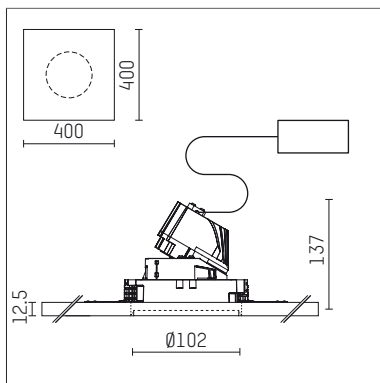

## 108 731 02 910 P | white

complx.100 | insider  
directional spotlight  
LED | 14 W 2700 K

- directional spotlight complx.100 insider
- with plasterboard panel and integrated installation frame
- with LED 1060 lm
- colour temperature: 2700 K
- colour rendering index: CRI >90
- L90 / B10 (50.000h)
- SDCM < 2
- net luminous flux: 900 lm
- total load: 14 W
- luminous efficacy: 64,3 lm/W
- rotationsymmetrical light distribution, spot
- safety cable for reflector module
- reflector of aluminium, mirror finish anodised
- beam angle: 10 °
- with external LED power unit, electronic, 220-240 V, 50/60 Hz
- Dimming with external dimmers possible (trailing-edge and leading-edge)
- dimmable
- power supply: supply cord with plug connection 2x5x2,5 mm², length: 360 mm
- housing of die cast aluminium
- safety glass, clear
- recessing ring of die cast aluminium
- length: 400 mm, width: 400 mm, height: 127 mm
- diameter: 102 mm
- recessing depth: 137 mm, ceiling thickness: 12.5 mm
- rotatable 360°, fixable setting, 0°-30° tilttable, fixable setting
- weight: 1,9 kg
- protection rating: IP20
- protection class I
- 5 years Hoffmeister warranty
- Made in Germany
- certificates: manufactured according to DIN VDE 0711 / EN 60598, CE
- colour: white (RAL9016)
- 108 731 02 910 P