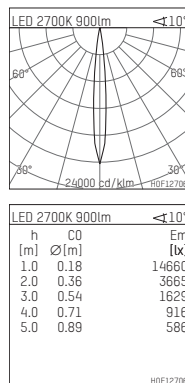

## 108 731 02 910 P | white

complx.100 | insider  
directional spotlight  
LED | 14 W 2700 K

- directional spotlight complx.100 insider
- with plasterboard panel and integrated installation frame
- with LED 1060 lm
- colour temperature: 2700 K
- colour rendering index: CRI >90
- L90 / B10 (50.000h)
- SDCM < 2
- net luminous flux: 900 lm
- total load: 14 W
- luminous efficacy: 64,3 lm/W
- rotationsymmetrical light distribution, spot
- safety cable for reflector module
- reflector of aluminium, mirror finish anodised
- beam angle: 10 °
- with external LED power unit, electronic, 220-240 V, 50/60 Hz
- Dimming with external dimmers possible (trailing-edge and leading-edge)
- dimmable
- power supply: supply cord with plug connection 2x5x2,5 mm², length: 360 mm
- housing of die cast aluminium
- safety glass, clear
- recessing ring of die cast aluminium
- length: 400 mm, width: 400 mm, height: 127 mm
- diameter: 102 mm
- recessing depth: 137 mm, ceiling thickness: 12.5 mm
- rotatable 360°, fixable setting, 0°-30° tilttable, fixable setting
- weight: 1,9 kg
- protection rating: IP20
- protection class I
- 5 years Hoffmeister warranty
- Made in Germany
- certificates: manufactured according to DIN VDE 0711 / EN 60598, CE
- colour: white (RAL9016)
- 108 731 02 910 P