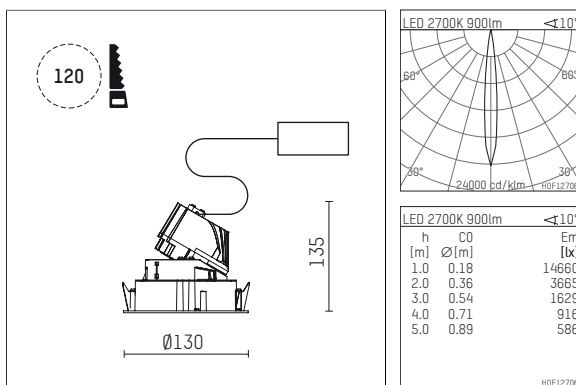

108 731 02 910 RD | white

complx.100 | rim
directional spotlight
LED | 14 W 2700 K

- directional spotlight complx.100 rim
- with a rim projecting over the ceiling
- for installation into suspended ceilings
- with LED 1060 lm
- colour temperature: 2700 K
- colour rendering index: CRI >90
- L90 / B10 (50.000h)
- SDCM < 2
- net luminous flux: 900 lm
- total load: 14 W
- luminous efficacy: 64,3 lm/W
- rotationsymmetrical light distribution, spot
- safety cable for reflector module
- reflector of aluminium, mirror finish anodised
- beam angle: 10°
- with external LED power unit, electronic (DALI), 220-240 V, 0/50/60 Hz
- amplitude dimming
- dimming range: 100-1 %
- power supply: supply cord with plug connection 2x5x2,5 mm², length: 360 mm
- housing of die cast aluminium
- safety glass, clear
- recessing ring of die cast aluminium
- height: 125 mm
- diameter: 130 mm, recessing diameter: 120 mm
- recessing depth: 135 mm, ceiling thickness: 1-35 mm
- rotatable 360°, fixable setting, 0°-30° tiltable, fixable setting
- weight: 0,7 kg
- protection rating: IP20
- protection class I
- 5 years Hoffmeister warranty
- Made in Germany
- certificates: manufactured according to DIN VDE 0711 / EN 60598, CE
- colour: white (RAL9016)
- 108 731 02 910 RD

- Overview of accessories on the following page / s

108 731 02 910 RD
accessory

Optional accessories

description accessory general	dimensions in mm	item number	pic.-No.
housing for concrete cast for recessed downlights complx.100 rim	ØxH: 342 x 160	108 605 10 000	01