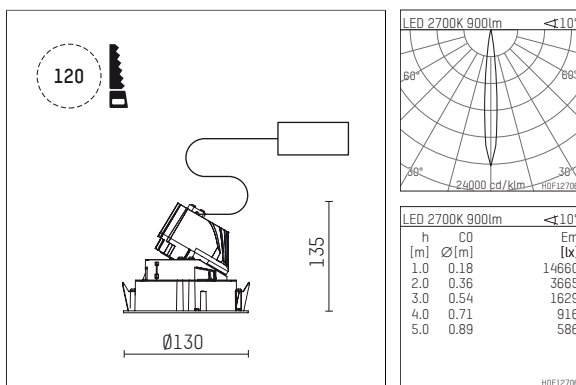

108 731 02 910 R | white

complx.100 | rim
directional spotlight
LED | 14 W 2700 K

- directional spotlight complx.100 rim
- with a rim projecting over the ceiling
- for installation into suspended ceilings
- with LED 1060 lm
- colour temperature: 2700 K
- colour rendering index: CRI >90
- L90 / B10 (50.000h)
- SDCM < 2
- net luminous flux: 900 lm
- total load: 14 W
- luminous efficacy: 64,3 lm/W
- rotationsymmetrical light distribution, spot
- safety cable for reflector module
- reflector of aluminium, mirror finish anodised
- beam angle: 10 °
- with external LED power unit, electronic, 220-240 V, 50/60 Hz
- Dimming with external dimmers possible (trailing-edge and leading-edge)
- dimmable
- power supply: supply cord with plug connection 2x5x2,5 mm², length: 360 mm
- housing of die cast aluminium
- safety glass, clear
- recessing ring of die cast aluminium
- height: 125 mm
- diameter: 130 mm, recessing diameter: 120 mm
- recessing depth: 135 mm, ceiling thickness: 2-25mm
- rotatable 360°, fixable setting, 0°-30° tilttable, fixable setting
- weight: 0,7 kg
- protection rating: IP20
- protection class I
- 5 years Hoffmeister warranty
- Made in Germany
- certificates: manufactured according to DIN VDE 0711 / EN 60598, CE
- colour: white (RAL9016)
- 108 731 02 910 R

- Overview of accessories on the following page / s

108 731 02 910 R
accessory**Optional accessories**

description accessory general	dimensions in mm	item number	pic.-No.
housing for concrete cast for recessed downlights complx.100 rim	ØxH: 342 x 160	108 605 10 000	01