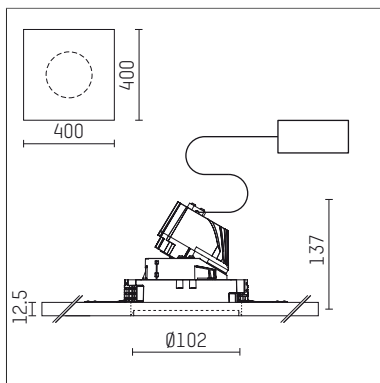

108 731 03 910 P | white

complx.100 | insider
directional spotlight
LED | 14 W 3000 K

- directional spotlight complx.100 insider
- with plasterboard panel and integrated installation frame
- with LED 1200 lm
- colour temperature: 3000 K
- colour rendering index: CRI >90
- L90 / B10 (50.000h)
- SDCM < 2
- net luminous flux: 1020 lm
- total load: 14 W
- luminous efficacy: 72,9 lm/W
- rotationsymmetrical light distribution, spot
- safety cable for reflector module
- reflector of aluminium, mirror finish anodised
- beam angle: 10 °
- with external LED power unit, electronic, 220-240 V, 50/60 Hz
- Dimming with external dimmers possible (trailing-edge and leading-edge)
- dimmable
- power supply: supply cord with plug connection 2x5x2,5 mm², length: 360 mm
- housing of die cast aluminium
- safety glass, clear
- recessing ring of die cast aluminium
- length: 400 mm, width: 400 mm, height: 127 mm
- diameter: 102 mm
- recessing depth: 137 mm, ceiling thickness: 12.5 mm
- rotatable 360°, fixable setting, 0°-30° tiltable, fixable setting
- weight: 1,9 kg
- protection rating: IP20
- protection class I
- 5 years Hoffmeister warranty
- Made in Germany
- certificates: manufactured according to DIN VDE 0711 / EN 60598, CE
- colour: white (RAL9016)
- 108 731 03 910 P
