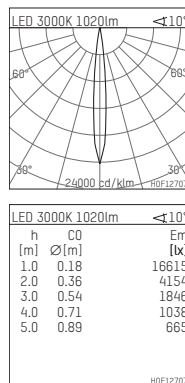

108 731 03 910 P | white

complx.100 | insider
directional spotlight
LED | 14 W 3000 K

- directional spotlight complx.100 insider
- with plasterboard panel and integrated installation frame
- with LED 1200 lm
- colour temperature: 3000 K
- colour rendering index: CRI >90
- L90 / B10 (50.000h)
- SDCM < 2
- net luminous flux: 1020 lm
- total load: 14 W
- luminous efficacy: 72,9 lm/W
- rotationsymmetrical light distribution, spot
- safety cable for reflector module
- reflector of aluminium, mirror finish anodised
- beam angle: 10 °
- with external LED power unit, electronic, 220-240 V, 50/60 Hz
- Dimming with external dimmers possible (trailing-edge and leading-edge)
- dimmable
- power supply: supply cord with plug connection 2x5x2,5 mm², length: 360 mm
- housing of die cast aluminium
- safety glass, clear
- recessing ring of die cast aluminium
- length: 400 mm, width: 400 mm, height: 127 mm
- diameter: 102 mm
- recessing depth: 137 mm, ceiling thickness: 12.5 mm
- rotatable 360°, fixable setting, 0°-30° tiltable, fixable setting
- weight: 1,9 kg
- protection rating: IP20
- protection class I
- 5 years Hoffmeister warranty
- Made in Germany
- certificates: manufactured according to DIN VDE 0711 / EN 60598, CE
- colour: white (RAL9016)
- 108 731 03 910 P
