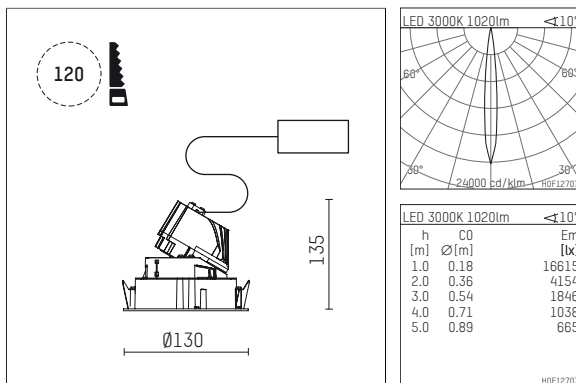

108 731 03 910 RD | white

complx.100 | rim
directional spotlight
LED | 14 W 3000 K

- directional spotlight complx.100 rim
- with a rim projecting over the ceiling
- for installation into suspended ceilings
- with LED 1200 lm
- colour temperature: 3000 K
- colour rendering index: CRI >90
- L90 / B10 (50.000h)
- SDCM < 2
- net luminous flux: 1020 lm
- total load: 14 W
- luminous efficacy: 72,9 lm/W
- rotationsymmetrical light distribution, spot
- safety cable for reflector module
- reflector of aluminium, mirror finish anodised
- beam angle: 10 °
- with external LED power unit, electronic (DALI), 220-240 V, 0/50/60 Hz
- amplitude dimming
- dimming range: 100-1 %
- power supply: supply cord with plug connection 2x5x2,5 mm², length: 360 mm
- housing of die cast aluminium
- safety glass, clear
- recessing ring of die cast aluminium
- height: 125 mm
- diameter: 130 mm, recessing diameter: 120 mm
- recessing depth: 135 mm, ceiling thickness: 2-25mm
- rotatable 360°, fixable setting, 0°-30° tiltable, fixable setting
- weight: 0,7 kg
- protection rating: IP20
- protection class I
- 5 years Hoffmeister warranty
- Made in Germany
- certificates: manufactured according to DIN VDE 0711 / EN 60598, CE
- colour: white (RAL9016)
- 108 731 03 910 RD

- Overview of accessories on the following page / s

108 731 03 910 RD
accessory

Optional accessories

description accessory general	dimensions in mm	item number	pic.-No.
housing for concrete cast for recessed downlights complx.100 rim	ØxH: 342 x 160	108 605 10 000	01