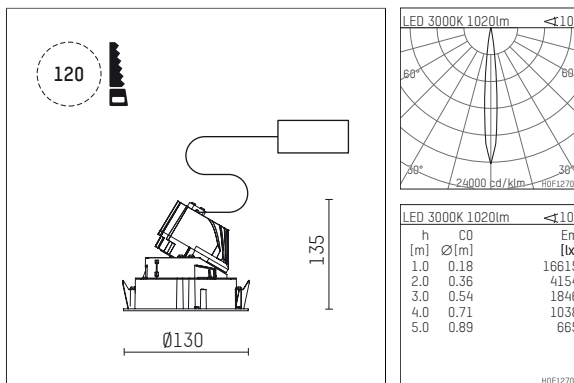

108 731 03 910 R | white

complx.100 | rim
directional spotlight
LED | 14 W 3000 K

- directional spotlight complx.100 rim
- with a rim projecting over the ceiling
- for installation into suspended ceilings
- with LED 1200 lm
- colour temperature: 3000 K
- colour rendering index: CRI >90
- L90 / B10 (50.000h)
- SDCM < 2
- net luminous flux: 1020 lm
- total load: 14 W
- luminous efficacy: 72,9 lm/W
- rotationsymmetrical light distribution, spot
- safety cable for reflector module
- reflector of aluminium, mirror finish anodised
- beam angle: 10 °
- with external LED power unit, electronic, 220-240 V, 50/60 Hz
- Dimming with external dimmers possible (trailing-edge and leading-edge)
- dimmable
- power supply: supply cord with plug connection 2x5x2,5 mm², length: 360 mm
- housing of die cast aluminium
- safety glass, clear
- recessing ring of die cast aluminium
- height: 125 mm
- diameter: 130 mm, recessing diameter: 120 mm
- recessing depth: 135 mm, ceiling thickness: 2-25mm
- rotatable 360°, fixable setting, 0°-30° tilttable, fixable setting
- weight: 0,7 kg
- protection rating: IP20
- protection class I
- 5 years Hoffmeister warranty
- Made in Germany
- certificates: manufactured according to DIN VDE 0711 / EN 60598, CE
- colour: white (RAL9016)
- 108 731 03 910 R

- Overview of accessories on the following page / s

108 731 03 910 R
accessory

Optional accessories

description accessory general	dimensions in mm	item number	pic.-No.
housing for concrete cast for recessed downlights complx.100 rim	ØxH: 342 x 160	108 605 10 000	01