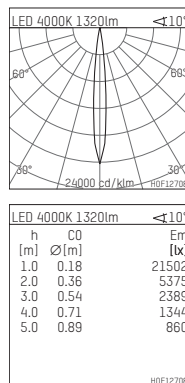

## 108 731 04 910 PD | white

complx.100 | insider  
directional spotlight  
LED | 14 W 4000 K

- directional spotlight complx.100 insider
- with plasterboard panel and integrated installation frame
- with LED 1560 lm
- colour temperature: 4000 K
- colour rendering index: CRI >80
- L90 / B10 (50.000h)
- SDCM < 2
- net luminous flux: 1320 lm
- total load: 14 W
- luminous efficacy: 94,3 lm/W
- rotationsymmetrical light distribution, spot
- safety cable for reflector module
- reflector of aluminium, mirror finish anodised
- beam angle: 10 °
- with external LED power unit, electronic (DALI), 220-240 V, 0/50/60 Hz
- amplitude dimming
- dimming range: 100-1 %
- power supply: supply cord with plug connection 2x5x2,5 mm², length: 360 mm
- housing of die cast aluminium
- safety glass, clear
- recessing ring of die cast aluminium
- length: 400 mm, width: 400 mm, height: 127 mm
- diameter: 102 mm
- recessing depth: 137 mm, ceiling thickness: 12.5 mm
- rotatable 360°, fixable setting, 0°-30° tiltable, fixable setting
- weight: 1,9 kg
- protection rating: IP20
- protection class I
- 5 years Hoffmeister warranty
- Made in Germany
- certificates: manufactured according to DIN VDE 0711 / EN 60598, CE
- colour: white (RAL9016)
- 108 731 04 910 PD