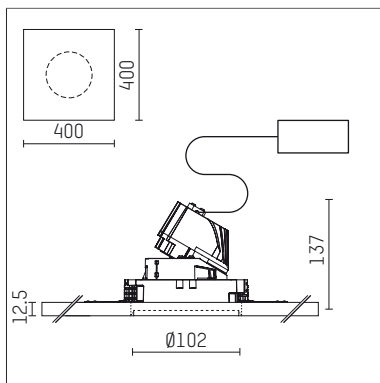

## 108 731 04 910 PD | white

complx.100 | insider  
directional spotlight  
LED | 14 W 4000 K

- directional spotlight complx.100 insider
- with plasterboard panel and integrated installation frame
- with LED 1560 lm
- colour temperature: 4000 K
- colour rendering index: CRI >80
- L90 / B10 (50.000h)
- SDCM < 2
- net luminous flux: 1320 lm
- total load: 14 W
- luminous efficacy: 94,3 lm/W
- rotationsymmetrical light distribution, spot
- safety cable for reflector module
- reflector of aluminium, mirror finish anodised
- beam angle: 10 °
- with external LED power unit, electronic (DALI), 220-240 V, 0/50/60 Hz
- amplitude dimming
- dimming range: 100-1 %
- power supply: supply cord with plug connection 2x5x2,5 mm², length: 360 mm
- housing of die cast aluminium
- safety glass, clear
- recessing ring of die cast aluminium
- length: 400 mm, width: 400 mm, height: 127 mm
- diameter: 102 mm
- recessing depth: 137 mm, ceiling thickness: 12.5 mm
- rotatable 360°, fixable setting, 0°-30° tiltable, fixable setting
- weight: 1,9 kg
- protection rating: IP20
- protection class I
- 5 years Hoffmeister warranty
- Made in Germany
- certificates: manufactured according to DIN VDE 0711 / EN 60598, CE
- colour: white (RAL9016)
- 108 731 04 910 PD