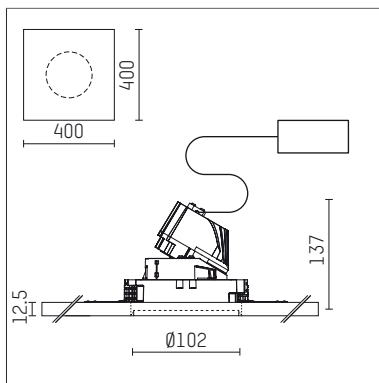

108 731 04 910 P | white

complx.100 | insider
directional spotlight
LED | 14 W 4000 K

- directional spotlight complx.100 insider
- with plasterboard panel and integrated installation frame
- with LED 1560 lm
- colour temperature: 4000 K
- colour rendering index: CRI >80
- L90 / B10 (50.000h)
- SDCM < 2
- net luminous flux: 1320 lm
- total load: 14 W
- luminous efficacy: 94,3 lm/W
- rotationsymmetrical light distribution, spot
- safety cable for reflector module
- reflector of aluminium, mirror finish anodised
- beam angle: 10 °
- with external LED power unit, electronic, 220-240 V, 50/60 Hz
- Dimming with external dimmers possible (trailing-edge and leading-edge)
- dimmable
- power supply: supply cord with plug connection 2x5x2,5 mm², length: 360 mm
- housing of die cast aluminium
- safety glass, clear
- recessing ring of die cast aluminium
- length: 400 mm, width: 400 mm, height: 127 mm
- diameter: 102 mm
- recessing depth: 137 mm, ceiling thickness: 12.5 mm
- rotatable 360°, fixable setting, 0°-30° tiltable, fixable setting
- weight: 1,9 kg
- protection rating: IP20
- protection class I
- 5 years Hoffmeister warranty
- Made in Germany
- certificates: manufactured according to DIN VDE 0711 / EN 60598, CE
- colour: white (RAL9016)
- 108 731 04 910 P
