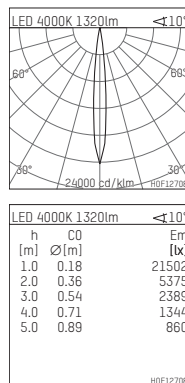

108 731 04 910 P | white

complx.100 | insider
directional spotlight
LED | 14 W 4000 K

- directional spotlight complx.100 insider
- with plasterboard panel and integrated installation frame
- with LED 1560 lm
- colour temperature: 4000 K
- colour rendering index: CRI >80
- L90 / B10 (50.000h)
- SDCM < 2
- net luminous flux: 1320 lm
- total load: 14 W
- luminous efficacy: 94,3 lm/W
- rotationsymmetrical light distribution, spot
- safety cable for reflector module
- reflector of aluminium, mirror finish anodised
- beam angle: 10 °
- with external LED power unit, electronic, 220-240 V, 50/60 Hz
- Dimming with external dimmers possible (trailing-edge and leading-edge)
- dimmable
- power supply: supply cord with plug connection 2x5x2,5 mm², length: 360 mm
- housing of die cast aluminium
- safety glass, clear
- recessing ring of die cast aluminium
- length: 400 mm, width: 400 mm, height: 127 mm
- diameter: 102 mm
- recessing depth: 137 mm, ceiling thickness: 12.5 mm
- rotatable 360°, fixable setting, 0°-30° tiltable, fixable setting
- weight: 1,9 kg
- protection rating: IP20
- protection class I
- 5 years Hoffmeister warranty
- Made in Germany
- certificates: manufactured according to DIN VDE 0711 / EN 60598, CE
- colour: white (RAL9016)
- 108 731 04 910 P
