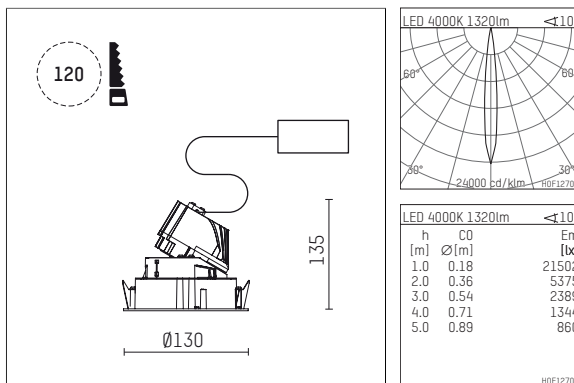

108 731 04 910 RD | white

complx.100 | rim
directional spotlight
LED | 14 W 4000 K

- directional spotlight complx.100 rim
- with a rim projecting over the ceiling
- for installation into suspended ceilings
- with LED 1560 lm
- colour temperature: 4000 K
- colour rendering index: CRI >80
- L90 / B10 (50.000h)
- SDCM < 2
- net luminous flux: 1320 lm
- total load: 14 W
- luminous efficacy: 94,3 lm/W
- rotationsymmetrical light distribution, spot
- safety cable for reflector module
- reflector of aluminium, mirror finish anodised
- beam angle: 10 °
- with external LED power unit, electronic (DALI), 220-240 V, 0/50/60 Hz
- amplitude dimming
- dimming range: 100-1 %
- power supply: supply cord with plug connection 2x5x2,5 mm², length: 360 mm
- housing of die cast aluminium
- safety glass, clear
- recessing ring of die cast aluminium
- height: 125 mm
- diameter: 130 mm, recessing diameter: 120 mm
- recessing depth: 135 mm, ceiling thickness: 2-25mm
- rotatable 360°, fixable setting, 0°-30° tiltable, fixable setting
- weight: 0,7 kg
- protection rating: IP20
- protection class I
- 5 years Hoffmeister warranty
- Made in Germany
- certificates: manufactured according to DIN VDE 0711 / EN 60598, CE
- colour: white (RAL9016)
- 108 731 04 910 RD

- Overview of accessories on the following page / s

108 731 04 910 RD
accessory**Optional accessories**

description accessory general	dimensions in mm	item number	pic.-No.
housing for concrete cast for recessed downlights complx.100 rim	ØxH: 342 x 160	108 605 10 000	01