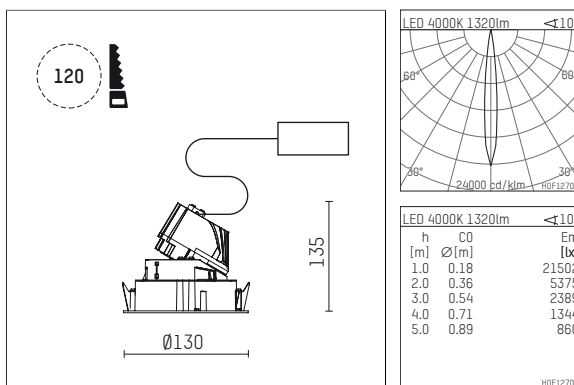

## 108 731 04 910 R | white

complx.100 | rim  
directional spotlight  
LED | 14 W 4000 K

- directional spotlight complx.100 rim
- with a rim projecting over the ceiling
- for installation into suspended ceilings
- with LED 1560 lm
- colour temperature: 4000 K
- colour rendering index: CRI >80
- L90 / B10 (50.000h)
- SDCM < 2
- net luminous flux: 1320 lm
- total load: 14 W
- luminous efficacy: 94,3 lm/W
- rotationsymmetrical light distribution, spot
- safety cable for reflector module
- reflector of aluminium, mirror finish anodised
- beam angle: 10 °
- with external LED power unit, electronic, 220-240 V, 50/60 Hz
- Dimming with external dimmers possible (trailing-edge and leading-edge)
- dimmable
- power supply: supply cord with plug connection 2x5x2,5 mm², length: 360 mm
- housing of die cast aluminium
- safety glass, clear
- recessing ring of die cast aluminium
- height: 125 mm
- diameter: 130 mm, recessing diameter: 120 mm
- recessing depth: 135 mm, ceiling thickness: 2-25mm
- rotatable 360°, fixable setting, 0°-30° tilttable, fixable setting
- weight: 0,7 kg
- protection rating: IP20
- protection class I
- 5 years Hoffmeister warranty
- Made in Germany
- certificates: manufactured according to DIN VDE 0711 / EN 60598, CE
- colour: white (RAL9016)
- 108 731 04 910 R

- Overview of accessories on the following page / s

108 731 04 910 R  
**accessory****Optional accessories**

description accessory general	dimensions in mm	item number	pic.-No.
housing for concrete cast for recessed downlights complx.100 rim	ØxH: 342 x 160	108 605 10 000	01