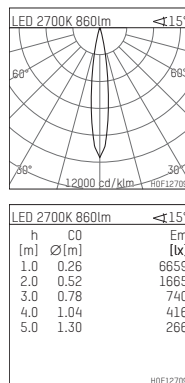

108 732 02 910 PD | white

complx.100 | insider
directional spotlight
LED | 14 W 2700 K

- directional spotlight complx.100 insider
- with plasterboard panel and integrated installation frame
- with LED 1060 lm
- colour temperature: 2700 K
- colour rendering index: CRI >90
- L90 / B10 (50.000h)
- SDCM < 2
- net luminous flux: 860 lm
- total load: 14 W
- luminous efficacy: 61,4 lm/W
- rotationsymmetrical light distribution, spot
- safety cable for reflector module
- reflector of aluminium, mirror finish anodised
- beam angle: 15 °
- with external LED power unit, electronic (DALI), 220-240 V, 0/50/60 Hz
- amplitude dimming
- dimming range: 100-1 %
- power supply: supply cord with plug connection 2x5x2,5 mm², length: 360 mm
- housing of die cast aluminium
- safety glass, clear
- recessing ring of die cast aluminium
- length: 400 mm, width: 400 mm, height: 127 mm
- diameter: 102 mm
- recessing depth: 137 mm, ceiling thickness: 12.5 mm
- rotatable 360°, fixable setting, 0°-30° tiltable, fixable setting
- weight: 1,9 kg
- protection rating: IP20
- protection class I
- 5 years Hoffmeister warranty
- Made in Germany
- certificates: manufactured according to DIN VDE 0711 / EN 60598, CE
- colour: white (RAL9016)
- 108 732 02 910 PD