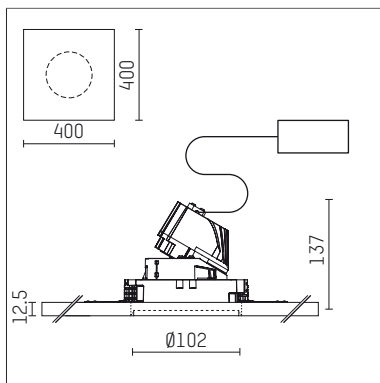

108 732 02 910 PD | white

complx.100 | insider
directional spotlight
LED | 14 W 2700 K

- directional spotlight complx.100 insider
- with plasterboard panel and integrated installation frame
- with LED 1060 lm
- colour temperature: 2700 K
- colour rendering index: CRI >90
- L90 / B10 (50.000h)
- SDCM < 2
- net luminous flux: 860 lm
- total load: 14 W
- luminous efficacy: 61,4 lm/W
- rotationsymmetrical light distribution, spot
- safety cable for reflector module
- reflector of aluminium, mirror finish anodised
- beam angle: 15 °
- with external LED power unit, electronic (DALI), 220-240 V, 0/50/60 Hz
- amplitude dimming
- dimming range: 100-1 %
- power supply: supply cord with plug connection 2x5x2,5 mm², length: 360 mm
- housing of die cast aluminium
- safety glass, clear
- recessing ring of die cast aluminium
- length: 400 mm, width: 400 mm, height: 127 mm
- diameter: 102 mm
- recessing depth: 137 mm, ceiling thickness: 12.5 mm
- rotatable 360°, fixable setting, 0°-30° tiltable, fixable setting
- weight: 1,9 kg
- protection rating: IP20
- protection class I
- 5 years Hoffmeister warranty
- Made in Germany
- certificates: manufactured according to DIN VDE 0711 / EN 60598, CE
- colour: white (RAL9016)
- 108 732 02 910 PD