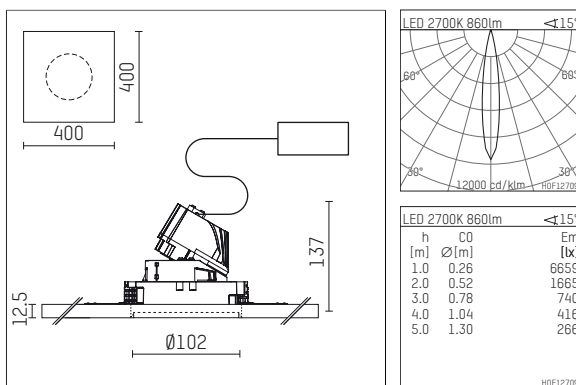

108 732 02 910 P | white

complx.100 | insider
directional spotlight
LED | 14 W 2700 K

- directional spotlight complx.100 insider
- with plasterboard panel and integrated installation frame
- with LED 1060 lm
- colour temperature: 2700 K
- colour rendering index: CRI >90
- L90 / B10 (50.000h)
- SDCM < 2
- net luminous flux: 860 lm
- total load: 14 W
- luminous efficacy: 61,4 lm/W
- rotationsymmetrical light distribution, spot
- safety cable for reflector module
- reflector of aluminium, mirror finish anodised
- beam angle: 15 °
- with external LED power unit, electronic, 220-240 V, 50/60 Hz
- Dimming with external dimmers possible (trailing-edge and leading-edge)
- dimmable
- power supply: supply cord with plug connection 2x5x2,5 mm², length: 360 mm
- housing of die cast aluminium
- safety glass, clear
- recessing ring of die cast aluminium
- length: 400 mm, width: 400 mm, height: 127 mm
- diameter: 102 mm
- recessing depth: 137 mm, ceiling thickness: 12.5 mm
- rotatable 360°, fixable setting, 0°-30° tilttable, fixable setting
- weight: 1,9 kg
- protection rating: IP20
- protection class I
- 5 years Hoffmeister warranty
- Made in Germany
- certificates: manufactured according to DIN VDE 0711 / EN 60598, CE
- colour: white (RAL9016)
- 108 732 02 910 P
