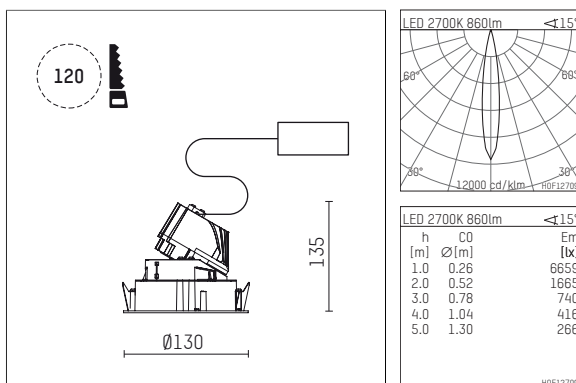

## 108 732 02 910 RD | white

complx.100 | rim  
directional spotlight  
LED | 14 W 2700 K

- directional spotlight complx.100 rim
- with a rim projecting over the ceiling
- for installation into suspended ceilings
- with LED 1060 lm
- colour temperature: 2700 K
- colour rendering index: CRI >90
- L90 / B10 (50.000h)
- SDCM < 2
- net luminous flux: 860 lm
- total load: 14 W
- luminous efficacy: 61,4 lm/W
- rotationsymmetrical light distribution, spot
- safety cable for reflector module
- reflector of aluminium, mirror finish anodised
- beam angle: 15 °
- with external LED power unit, electronic (DALI), 220-240 V, 0/50/60 Hz
- amplitude dimming
- dimming range: 100-1 %
- power supply: supply cord with plug connection 2x5x2,5 mm², length: 360 mm
- housing of die cast aluminium
- safety glass, clear
- recessing ring of die cast aluminium
- height: 125 mm
- diameter: 130 mm, recessing diameter: 120 mm
- recessing depth: 135 mm, ceiling thickness: 2-25mm
- rotatable 360°, fixable setting, 0°-30° tiltable, fixable setting
- weight: 0,7 kg
- protection rating: IP20
- protection class I
- 5 years Hoffmeister warranty
- Made in Germany
- certificates: manufactured according to DIN VDE 0711 / EN 60598, CE
- colour: white (RAL9016)
- 108 732 02 910 RD

- Overview of accessories on the following page / s

108 732 02 910 RD  
**accessory****Optional accessories**

description accessory general	dimensions in mm	item number	pic.-No.
housing for concrete cast for recessed downlights complx.100 rim	ØxH: 342 x 160	108 605 10 000	01