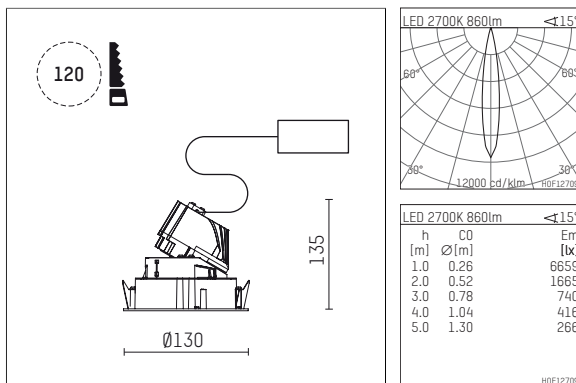

## 108 732 02 910 R | white

complx.100 | rim  
directional spotlight  
LED | 14 W 2700 K

- directional spotlight complx.100 rim
- with a rim projecting over the ceiling
- for installation into suspended ceilings
- with LED 1060 lm
- colour temperature: 2700 K
- colour rendering index: CRI >90
- L90 / B10 (50.000h)
- SDCM < 2
- net luminous flux: 860 lm
- total load: 14 W
- luminous efficacy: 61,4 lm/W
- rotationsymmetrical light distribution, spot
- safety cable for reflector module
- reflector of aluminium, mirror finish anodised
- beam angle: 15 °
- with external LED power unit, electronic, 220-240 V, 50/60 Hz
- Dimming with external dimmers possible (trailing-edge and leading-edge)
- dimmable
- power supply: supply cord with plug connection 2x5x2,5 mm², length: 360 mm
- housing of die cast aluminium
- safety glass, clear
- recessing ring of die cast aluminium
- height: 125 mm
- diameter: 130 mm, recessing diameter: 120 mm
- recessing depth: 135 mm, ceiling thickness: 2-25mm
- rotatable 360°, fixable setting, 0°-30° tiltable, fixable setting
- weight: 0,7 kg
- protection rating: IP20
- protection class I
- 5 years Hoffmeister warranty
- Made in Germany
- certificates: manufactured according to DIN VDE 0711 / EN 60598, CE
- colour: white (RAL9016)
- 108 732 02 910 R

- Overview of accessories on the following page / s

108 732 02 910 R  
**accessory****Optional accessories**

description accessory general	dimensions in mm	item number	pic.-No.
housing for concrete cast for recessed downlights complx.100 rim	ØxH: 342 x 160	108 605 10 000	01