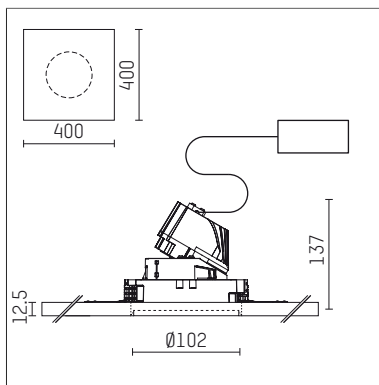

## 108 732 03 910 PD | white

complx.100 | insider  
directional spotlight  
LED | 14 W 3000 K

- directional spotlight complx.100 insider
- with plasterboard panel and integrated installation frame
- with LED 1200 lm
- colour temperature: 3000 K
- colour rendering index: CRI >90
- L90 / B10 (50.000h)
- SDCM < 2
- net luminous flux: 970 lm
- total load: 14 W
- luminous efficacy: 69,3 lm/W
- rotationsymmetrical light distribution, spot
- safety cable for reflector module
- reflector of aluminium, mirror finish anodised
- beam angle: 15 °
- with external LED power unit, electronic (DALI), 220-240 V, 0/50/60 Hz
- amplitude dimming
- dimming range: 100-1 %
- power supply: supply cord with plug connection 2x5x2,5 mm², length: 360 mm
- housing of die cast aluminium
- safety glass, clear
- recessing ring of die cast aluminium
- length: 400 mm, width: 400 mm, height: 127 mm
- diameter: 102 mm
- recessing depth: 137 mm, ceiling thickness: 12.5 mm
- rotatable 360°, fixable setting, 0°-30° tiltable, fixable setting
- weight: 1,9 kg
- protection rating: IP20
- protection class I
- 5 years Hoffmeister warranty
- Made in Germany
- certificates: manufactured according to DIN VDE 0711 / EN 60598, CE
- colour: white (RAL9016)
- 108 732 03 910 PD