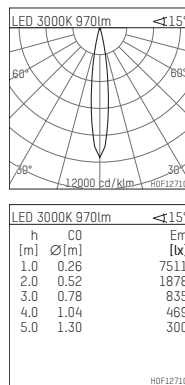

## 108 732 03 910 PD | white

complx.100 | insider  
directional spotlight  
LED | 14 W 3000 K

- directional spotlight complx.100 insider
- with plasterboard panel and integrated installation frame
- with LED 1200 lm
- colour temperature: 3000 K
- colour rendering index: CRI >90
- L90 / B10 (50.000h)
- SDCM < 2
- net luminous flux: 970 lm
- total load: 14 W
- luminous efficacy: 69,3 lm/W
- rotationsymmetrical light distribution, spot
- safety cable for reflector module
- reflector of aluminium, mirror finish anodised
- beam angle: 15 °
- with external LED power unit, electronic (DALI), 220-240 V, 0/50/60 Hz
- amplitude dimming
- dimming range: 100-1 %
- power supply: supply cord with plug connection 2x5x2,5 mm², length: 360 mm
- housing of die cast aluminium
- safety glass, clear
- recessing ring of die cast aluminium
- length: 400 mm, width: 400 mm, height: 127 mm
- diameter: 102 mm
- recessing depth: 137 mm, ceiling thickness: 12.5 mm
- rotatable 360°, fixable setting, 0°-30° tiltable, fixable setting
- weight: 1,9 kg
- protection rating: IP20
- protection class I
- 5 years Hoffmeister warranty
- Made in Germany
- certificates: manufactured according to DIN VDE 0711 / EN 60598, CE
- colour: white (RAL9016)
- 108 732 03 910 PD