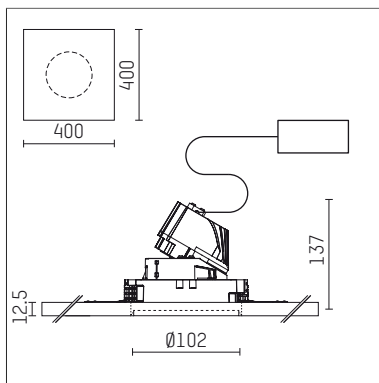

108 732 03 910 P | white

complx.100 | insider
directional spotlight
LED | 14 W 3000 K

- directional spotlight complx.100 insider
- with plasterboard panel and integrated installation frame
- with LED 1200 lm
- colour temperature: 3000 K
- colour rendering index: CRI >90
- L90 / B10 (50.000h)
- SDCM < 2
- net luminous flux: 970 lm
- total load: 14 W
- luminous efficacy: 69,3 lm/W
- rotationsymmetrical light distribution, spot
- safety cable for reflector module
- reflector of aluminium, mirror finish anodised
- beam angle: 15 °
- with external LED power unit, electronic, 220-240 V, 50/60 Hz
- Dimming with external dimmers possible (trailing-edge and leading-edge)
- dimmable
- power supply: supply cord with plug connection 2x5x2,5 mm², length: 360 mm
- housing of die cast aluminium
- safety glass, clear
- recessing ring of die cast aluminium
- length: 400 mm, width: 400 mm, height: 127 mm
- diameter: 102 mm
- recessing depth: 137 mm, ceiling thickness: 12.5 mm
- rotatable 360°, fixable setting, 0°-30° tilttable, fixable setting
- weight: 1,9 kg
- protection rating: IP20
- protection class I
- 5 years Hoffmeister warranty
- Made in Germany
- certificates: manufactured according to DIN VDE 0711 / EN 60598, CE
- colour: white (RAL9016)
- 108 732 03 910 P
