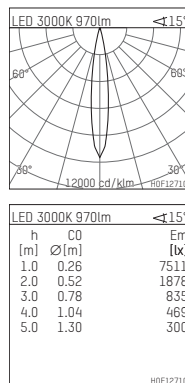

108 732 03 910 P | white

complx.100 | insider
directional spotlight
LED | 14 W 3000 K

- directional spotlight complx.100 insider
- with plasterboard panel and integrated installation frame
- with LED 1200 lm
- colour temperature: 3000 K
- colour rendering index: CRI >90
- L90 / B10 (50.000h)
- SDCM < 2
- net luminous flux: 970 lm
- total load: 14 W
- luminous efficacy: 69,3 lm/W
- rotationsymmetrical light distribution, spot
- safety cable for reflector module
- reflector of aluminium, mirror finish anodised
- beam angle: 15 °
- with external LED power unit, electronic, 220-240 V, 50/60 Hz
- Dimming with external dimmers possible (trailing-edge and leading-edge)
- dimmable
- power supply: supply cord with plug connection 2x5x2,5 mm², length: 360 mm
- housing of die cast aluminium
- safety glass, clear
- recessing ring of die cast aluminium
- length: 400 mm, width: 400 mm, height: 127 mm
- diameter: 102 mm
- recessing depth: 137 mm, ceiling thickness: 12.5 mm
- rotatable 360°, fixable setting, 0°-30° tilttable, fixable setting
- weight: 1,9 kg
- protection rating: IP20
- protection class I
- 5 years Hoffmeister warranty
- Made in Germany
- certificates: manufactured according to DIN VDE 0711 / EN 60598, CE
- colour: white (RAL9016)
- 108 732 03 910 P
