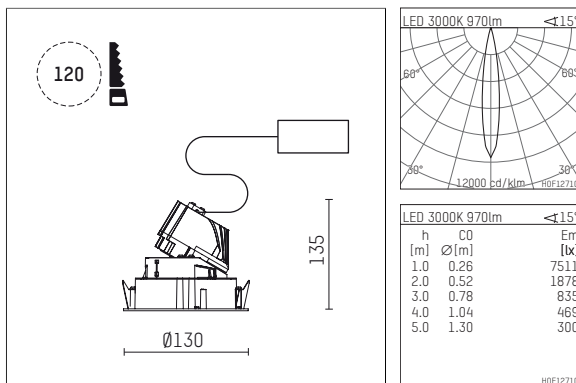

108 732 03 910 RD | white

complx.100 | rim
directional spotlight
LED | 14 W 3000 K

- directional spotlight complx.100 rim
- with a rim projecting over the ceiling
- for installation into suspended ceilings
- with LED 1200 lm
- colour temperature: 3000 K
- colour rendering index: CRI >90
- L90 / B10 (50.000h)
- SDCM < 2
- net luminous flux: 970 lm
- total load: 14 W
- luminous efficacy: 69,3 lm/W
- rotationsymmetrical light distribution, spot
- safety cable for reflector module
- reflector of aluminium, mirror finish anodised
- beam angle: 15 °
- with external LED power unit, electronic (DALI), 220-240 V, 0/50/60 Hz
- amplitude dimming
- dimming range: 100-1 %
- power supply: supply cord with plug connection 2x5x2,5 mm², length: 360 mm
- housing of die cast aluminium
- safety glass, clear
- recessing ring of die cast aluminium
- height: 125 mm
- diameter: 130 mm, recessing diameter: 120 mm
- recessing depth: 135 mm, ceiling thickness: 2-25mm
- rotatable 360°, fixable setting, 0°-30° tiltable, fixable setting
- weight: 0,7 kg
- protection rating: IP20
- protection class I
- 5 years Hoffmeister warranty
- Made in Germany
- certificates: manufactured according to DIN VDE 0711 / EN 60598, CE
- colour: white (RAL9016)
- 108 732 03 910 RD

- Overview of accessories on the following page / s

108 732 03 910 RD
accessory**Optional accessories**

description accessory general	dimensions in mm	item number	pic.-No.
housing for concrete cast for recessed downlights complx.100 rim	ØxH: 342 x 160	108 605 10 000	01