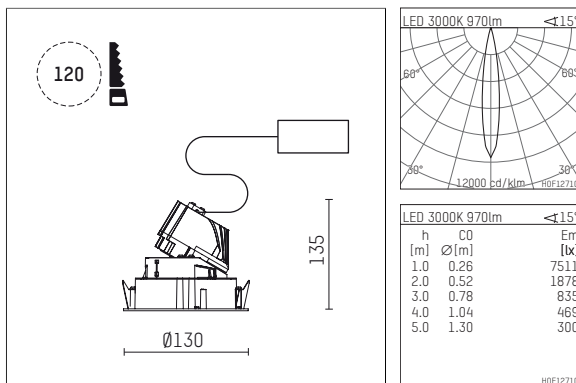

## 108 732 03 910 R | white

complx.100 | rim  
directional spotlight  
LED | 14 W 3000 K

- directional spotlight complx.100 rim
- with a rim projecting over the ceiling
- for installation into suspended ceilings
- with LED 1200 lm
- colour temperature: 3000 K
- colour rendering index: CRI >90
- L90 / B10 (50.000h)
- SDCM < 2
- net luminous flux: 970 lm
- total load: 14 W
- luminous efficacy: 69,3 lm/W
- rotationsymmetrical light distribution, spot
- safety cable for reflector module
- reflector of aluminium, mirror finish anodised
- beam angle: 15 °
- with external LED power unit, electronic, 220-240 V, 50/60 Hz
- Dimming with external dimmers possible (trailing-edge and leading-edge)
- dimmable
- power supply: supply cord with plug connection 2x5x2,5 mm², length: 360 mm
- housing of die cast aluminium
- safety glass, clear
- recessing ring of die cast aluminium
- height: 125 mm
- diameter: 130 mm, recessing diameter: 120 mm
- recessing depth: 135 mm, ceiling thickness: 2-25mm
- rotatable 360°, fixable setting, 0°-30° tilttable, fixable setting
- weight: 0,7 kg
- protection rating: IP20
- protection class I
- 5 years Hoffmeister warranty
- Made in Germany
- certificates: manufactured according to DIN VDE 0711 / EN 60598, CE
- colour: white (RAL9016)
- 108 732 03 910 R

- Overview of accessories on the following page / s

108 732 03 910 R  
**accessory****Optional accessories**

description accessory general	dimensions in mm	item number	pic.-No.
housing for concrete cast for recessed downlights complx.100 rim	ØxH: 342 x 160	108 605 10 000	01