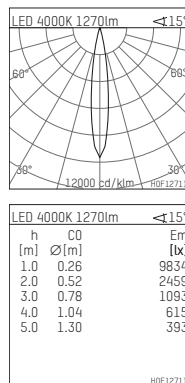

## 108 732 04 910 PD | white

complx.100 | insider  
directional spotlight  
LED | 14 W 4000 K

- directional spotlight complx.100 insider
- with plasterboard panel and integrated installation frame
- with LED 1560 lm
- colour temperature: 4000 K
- colour rendering index: CRI >80
- L90 / B10 (50.000h)
- SDCM < 2
- net luminous flux: 1270 lm
- total load: 14 W
- luminous efficacy: 90,7 lm/W
- rotationsymmetrical light distribution, spot
- safety cable for reflector module
- reflector of aluminium, mirror finish anodised
- beam angle: 15 °
- with external LED power unit, electronic (DALI), 220-240 V, 0/50/60 Hz
- amplitude dimming
- dimming range: 100-1 %
- power supply: supply cord with plug connection 2x5x2,5 mm², length: 360 mm
- housing of die cast aluminium
- safety glass, clear
- recessing ring of die cast aluminium
- length: 400 mm, width: 400 mm, height: 127 mm
- diameter: 102 mm
- recessing depth: 137 mm, ceiling thickness: 12.5 mm
- rotatable 360°, fixable setting, 0°-30° tiltable, fixable setting
- weight: 1,9 kg
- protection rating: IP20
- protection class I
- 5 years Hoffmeister warranty
- Made in Germany
- certificates: manufactured according to DIN VDE 0711 / EN 60598, CE
- colour: white (RAL9016)
- 108 732 04 910 PD