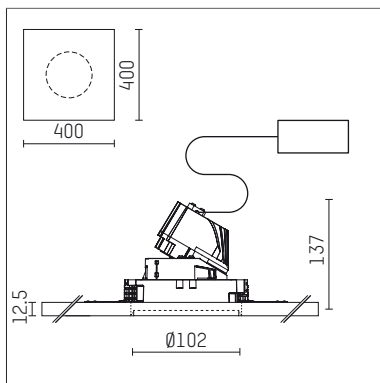

## 108 732 04 910 PD | white

complx.100 | insider  
directional spotlight  
LED | 14 W 4000 K

- directional spotlight complx.100 insider
- with plasterboard panel and integrated installation frame
- with LED 1560 lm
- colour temperature: 4000 K
- colour rendering index: CRI >80
- L90 / B10 (50.000h)
- SDCM < 2
- net luminous flux: 1270 lm
- total load: 14 W
- luminous efficacy: 90,7 lm/W
- rotationsymmetrical light distribution, spot
- safety cable for reflector module
- reflector of aluminium, mirror finish anodised
- beam angle: 15 °
- with external LED power unit, electronic (DALI), 220-240 V, 0/50/60 Hz
- amplitude dimming
- dimming range: 100-1 %
- power supply: supply cord with plug connection 2x5x2,5 mm², length: 360 mm
- housing of die cast aluminium
- safety glass, clear
- recessing ring of die cast aluminium
- length: 400 mm, width: 400 mm, height: 127 mm
- diameter: 102 mm
- recessing depth: 137 mm, ceiling thickness: 12.5 mm
- rotatable 360°, fixable setting, 0°-30° tiltable, fixable setting
- weight: 1,9 kg
- protection rating: IP20
- protection class I
- 5 years Hoffmeister warranty
- Made in Germany
- certificates: manufactured according to DIN VDE 0711 / EN 60598, CE
- colour: white (RAL9016)
- 108 732 04 910 PD