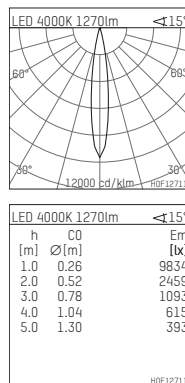

108 732 04 910 P | white

complx.100 | insider
directional spotlight
LED | 14 W 4000 K

- directional spotlight complx.100 insider
- with plasterboard panel and integrated installation frame
- with LED 1560 lm
- colour temperature: 4000 K
- colour rendering index: CRI >80
- L90 / B10 (50.000h)
- SDCM < 2
- net luminous flux: 1270 lm
- total load: 14 W
- luminous efficacy: 90,7 lm/W
- rotationsymmetrical light distribution, spot
- safety cable for reflector module
- reflector of aluminium, mirror finish anodised
- beam angle: 15 °
- with external LED power unit, electronic, 220-240 V, 50/60 Hz
- Dimming with external dimmers possible (trailing-edge and leading-edge)
- dimmable
- power supply: supply cord with plug connection 2x5x2,5 mm², length: 360 mm
- housing of die cast aluminium
- safety glass, clear
- recessing ring of die cast aluminium
- length: 400 mm, width: 400 mm, height: 127 mm
- diameter: 102 mm
- recessing depth: 137 mm, ceiling thickness: 12.5 mm
- rotatable 360°, fixable setting, 0°-30° tilttable, fixable setting
- weight: 1,9 kg
- protection rating: IP20
- protection class I
- 5 years Hoffmeister warranty
- Made in Germany
- certificates: manufactured according to DIN VDE 0711 / EN 60598, CE
- colour: white (RAL9016)
- 108 732 04 910 P
