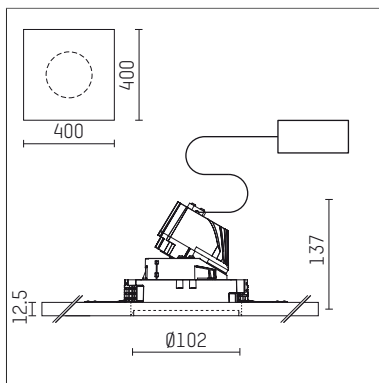

108 732 04 910 P | white

complx.100 | insider
directional spotlight
LED | 14 W 4000 K

- directional spotlight complx.100 insider
- with plasterboard panel and integrated installation frame
- with LED 1560 lm
- colour temperature: 4000 K
- colour rendering index: CRI >80
- L90 / B10 (50.000h)
- SDCM < 2
- net luminous flux: 1270 lm
- total load: 14 W
- luminous efficacy: 90,7 lm/W
- rotationsymmetrical light distribution, spot
- safety cable for reflector module
- reflector of aluminium, mirror finish anodised
- beam angle: 15 °
- with external LED power unit, electronic, 220-240 V, 50/60 Hz
- Dimming with external dimmers possible (trailing-edge and leading-edge)
- dimmable
- power supply: supply cord with plug connection 2x5x2,5 mm², length: 360 mm
- housing of die cast aluminium
- safety glass, clear
- recessing ring of die cast aluminium
- length: 400 mm, width: 400 mm, height: 127 mm
- diameter: 102 mm
- recessing depth: 137 mm, ceiling thickness: 12.5 mm
- rotatable 360°, fixable setting, 0°-30° tilttable, fixable setting
- weight: 1,9 kg
- protection rating: IP20
- protection class I
- 5 years Hoffmeister warranty
- Made in Germany
- certificates: manufactured according to DIN VDE 0711 / EN 60598, CE
- colour: white (RAL9016)
- 108 732 04 910 P
