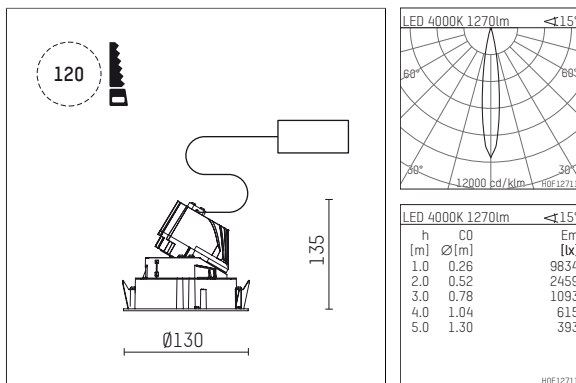

108 732 04 910 RD | white

complx.100 | rim
directional spotlight
LED | 14 W 4000 K

- directional spotlight complx.100 rim
- with a rim projecting over the ceiling
- for installation into suspended ceilings
- with LED 1560 lm
- colour temperature: 4000 K
- colour rendering index: CRI >80
- L90 / B10 (50.000h)
- SDCM < 2
- net luminous flux: 1270 lm
- total load: 14 W
- luminous efficacy: 90,7 lm/W
- rotationsymmetrical light distribution, spot
- safety cable for reflector module
- reflector of aluminium, mirror finish anodised
- beam angle: 15 °
- with external LED power unit, electronic (DALI), 220-240 V, 0/50/60 Hz
- amplitude dimming
- dimming range: 100-1 %
- power supply: supply cord with plug connection 2x5x2,5 mm², length: 360 mm
- housing of die cast aluminium
- safety glass, clear
- recessing ring of die cast aluminium
- height: 125 mm
- diameter: 130 mm, recessing diameter: 120 mm
- recessing depth: 135 mm, ceiling thickness: 2-25mm
- rotatable 360°, fixable setting, 0°-30° tiltable, fixable setting
- weight: 0,7 kg
- protection rating: IP20
- protection class I
- 5 years Hoffmeister warranty
- Made in Germany
- certificates: manufactured according to DIN VDE 0711 / EN 60598, CE
- colour: white (RAL9016)
- 108 732 04 910 RD

- Overview of accessories on the following page / s

108 732 04 910 RD
accessory

Optional accessories

description accessory general	dimensions in mm	item number	pic.-No.
housing for concrete cast for recessed downlights complx.100 rim	ØxH: 342 x 160	108 605 10 000	01