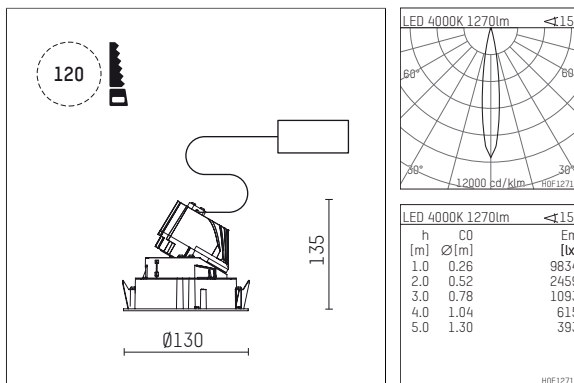

## 108 732 04 910 R | white

complx.100 | rim  
directional spotlight  
LED | 14 W 4000 K

- directional spotlight complx.100 rim
- with a rim projecting over the ceiling
- for installation into suspended ceilings
- with LED 1560 lm
- colour temperature: 4000 K
- colour rendering index: CRI >80
- L90 / B10 (50.000h)
- SDCM < 2
- net luminous flux: 1270 lm
- total load: 14 W
- luminous efficacy: 90,7 lm/W
- rotationsymmetrical light distribution, spot
- safety cable for reflector module
- reflector of aluminium, mirror finish anodised
- beam angle: 15 °
- with external LED power unit, electronic, 220-240 V, 50/60 Hz
- Dimming with external dimmers possible (trailing-edge and leading-edge)
- dimmable
- power supply: supply cord with plug connection 2x5x2,5 mm², length: 360 mm
- housing of die cast aluminium
- safety glass, clear
- recessing ring of die cast aluminium
- height: 125 mm
- diameter: 130 mm, recessing diameter: 120 mm
- recessing depth: 135 mm, ceiling thickness: 2-25mm
- rotatable 360°, fixable setting, 0°-30° tilttable, fixable setting
- weight: 0,7 kg
- protection rating: IP20
- protection class I
- 5 years Hoffmeister warranty
- Made in Germany
- certificates: manufactured according to DIN VDE 0711 / EN 60598, CE
- colour: white (RAL9016)
- 108 732 04 910 R

- Overview of accessories on the following page / s

108 732 04 910 R  
**accessory****Optional accessories**

description accessory general	dimensions in mm	item number	pic.-No.
housing for concrete cast for recessed downlights complx.100 rim	ØxH: 342 x 160	108 605 10 000	01