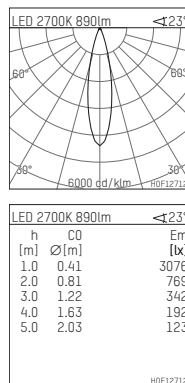

108 733 02 910 PD | white

complx.100 | insider
directional spotlight
LED | 14 W 2700 K

- directional spotlight complx.100 insider
- with plasterboard panel and integrated installation frame
- with LED 1060 lm
- colour temperature: 2700 K
- colour rendering index: CRI >90
- L90 / B10 (50.000h)
- SDCM < 2
- net luminous flux: 890 lm
- total load: 14 W
- luminous efficacy: 63,6 lm/W
- rotationsymmetrical light distribution, medium
- safety cable for reflector module
- reflector of aluminium, mirror finish anodised
- beam angle: 25 °
- with external LED power unit, electronic (DALI), 220-240 V, 0/50/60 Hz
- amplitude dimming
- dimming range: 100-1 %
- power supply: supply cord with plug connection 2x5x2,5 mm², length: 360 mm
- housing of die cast aluminium
- microprismatic filter with very high rate of light transmission
- recessing ring of die cast aluminium
- length: 400 mm, width: 400 mm, height: 127 mm
- diameter: 102 mm
- recessing depth: 137 mm, ceiling thickness: 12.5 mm
- rotatable 360°, fixable setting, 0°-30° tiltable, fixable setting
- weight: 1,9 kg
- protection rating: IP20
- protection class I
- 5 years Hoffmeister warranty
- Made in Germany
- certificates: manufactured according to DIN VDE 0711 / EN 60598, CE
- colour: white (RAL9016)
- 108 733 02 910 PD
