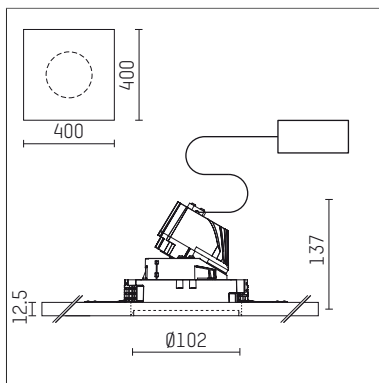

108 733 02 910 PD | white

complx.100 | insider
directional spotlight
LED | 14 W 2700 K

- directional spotlight complx.100 insider
- with plasterboard panel and integrated installation frame
- with LED 1060 lm
- colour temperature: 2700 K
- colour rendering index: CRI >90
- L90 / B10 (50.000h)
- SDCM < 2
- net luminous flux: 890 lm
- total load: 14 W
- luminous efficacy: 63,6 lm/W
- rotationsymmetrical light distribution, medium
- safety cable for reflector module
- reflector of aluminium, mirror finish anodised
- beam angle: 25 °
- with external LED power unit, electronic (DALI), 220-240 V, 0/50/60 Hz
- amplitude dimming
- dimming range: 100-1 %
- power supply: supply cord with plug connection 2x5x2,5 mm², length: 360 mm
- housing of die cast aluminium
- microprismatic filter with very high rate of light transmission
- recessing ring of die cast aluminium
- length: 400 mm, width: 400 mm, height: 127 mm
- diameter: 102 mm
- recessing depth: 137 mm, ceiling thickness: 12.5 mm
- rotatable 360°, fixable setting, 0°-30° tiltable, fixable setting
- weight: 1,9 kg
- protection rating: IP20
- protection class I
- 5 years Hoffmeister warranty
- Made in Germany
- certificates: manufactured according to DIN VDE 0711 / EN 60598, CE
- colour: white (RAL9016)
- 108 733 02 910 PD
