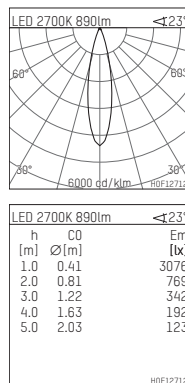

108 733 02 910 P | white

complx.100 | insider
directional spotlight
LED | 14 W 2700 K

- directional spotlight complx.100 insider
- with plasterboard panel and integrated installation frame
- with LED 1060 lm
- colour temperature: 2700 K
- colour rendering index: CRI >90
- L90 / B10 (50.000h)
- SDCM < 2
- net luminous flux: 890 lm
- total load: 14 W
- luminous efficacy: 63,6 lm/W
- rotationsymmetrical light distribution, medium
- safety cable for reflector module
- reflector of aluminium, mirror finish anodised
- beam angle: 25 °
- with external LED power unit, electronic, 220-240 V, 50/60 Hz
- Dimming with external dimmers possible (trailing-edge and leading-edge)
- dimmable
- power supply: supply cord with plug connection 2x5x2,5 mm², length: 360 mm
- housing of die cast aluminium
- microprismatic filter with very high rate of light transmission
- recessing ring of die cast aluminium
- length: 400 mm, width: 400 mm, height: 127 mm
- diameter: 102 mm
- recessing depth: 137 mm, ceiling thickness: 12.5 mm
- rotatable 360°, fixable setting, 0°-30° tiltable, fixable setting
- weight: 1,9 kg
- protection rating: IP20
- protection class I
- 5 years Hoffmeister warranty
- Made in Germany
- certificates: manufactured according to DIN VDE 0711 / EN 60598, CE
- colour: white (RAL9016)
- 108 733 02 910 P