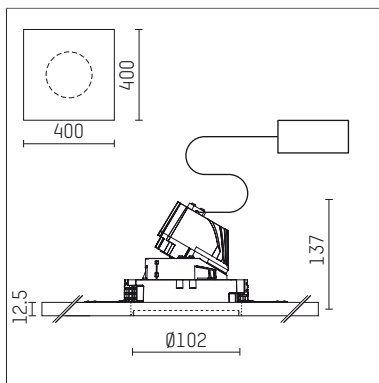

108 733 02 910 P | white

complx.100 | insider
directional spotlight
LED | 14 W 2700 K

- directional spotlight complx.100 insider
- with plasterboard panel and integrated installation frame
- with LED 1060 lm
- colour temperature: 2700 K
- colour rendering index: CRI >90
- L90 / B10 (50.000h)
- SDCM < 2
- net luminous flux: 890 lm
- total load: 14 W
- luminous efficacy: 63,6 lm/W
- rotationsymmetrical light distribution, medium
- safety cable for reflector module
- reflector of aluminium, mirror finish anodised
- beam angle: 25 °
- with external LED power unit, electronic, 220-240 V, 50/60 Hz
- Dimming with external dimmers possible (trailing-edge and leading-edge)
- dimmable
- power supply: supply cord with plug connection 2x5x2,5 mm², length: 360 mm
- housing of die cast aluminium
- microprismatic filter with very high rate of light transmission
- recessing ring of die cast aluminium
- length: 400 mm, width: 400 mm, height: 127 mm
- diameter: 102 mm
- recessing depth: 137 mm, ceiling thickness: 12.5 mm
- rotatable 360°, fixable setting, 0°-30° tiltable, fixable setting
- weight: 1,9 kg
- protection rating: IP20
- protection class I
- 5 years Hoffmeister warranty
- Made in Germany
- certificates: manufactured according to DIN VDE 0711 / EN 60598, CE
- colour: white (RAL9016)
- 108 733 02 910 P