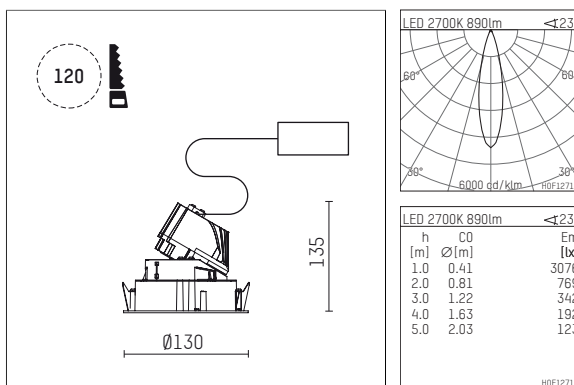

108 733 02 910 RD | white

complx.100 | rim
directional spotlight
LED | 14 W 2700 K

- directional spotlight complx.100 rim
- with a rim projecting over the ceiling
- for installation into suspended ceilings
- with LED 1060 lm
- colour temperature: 2700 K
- colour rendering index: CRI >90
- L90 / B10 (50.000h)
- SDCM < 2
- net luminous flux: 890 lm
- total load: 14 W
- luminous efficacy: 63,6 lm/W
- rotationsymmetrical light distribution, medium
- safety cable for reflector module
- reflector of aluminium, mirror finish anodised
- beam angle: 25 °
- with external LED power unit, electronic (DALI), 220-240 V, 0/50/60 Hz
- amplitude dimming
- dimming range: 100-1 %
- power supply: supply cord with plug connection 2x5x2,5 mm², length: 360 mm
- housing of die cast aluminium
- microprismatic filter with very high rate of light transmission
- recessing ring of die cast aluminium
- height: 125 mm
- diameter: 130 mm, recessing diameter: 120 mm
- recessing depth: 135 mm, ceiling thickness: 1-35 mm
- rotatable 360°, fixable setting, 0°-30° tiltable, fixable setting
- weight: 0,7 kg
- protection rating: IP20
- protection class I
- 5 years Hoffmeister warranty
- Made in Germany
- certificates: manufactured according to DIN VDE 0711 / EN 60598, CE
- colour: white (RAL9016)
- 108 733 02 910 RD

- Overview of accessories on the following page / s

108 733 02 910 RD
accessory**Optional accessories**

description accessory general	dimensions in mm	item number	pic.-No.
housing for concrete cast for recessed downlights complx.100 rim	ØxH: 342 x 160	108 605 10 000	01