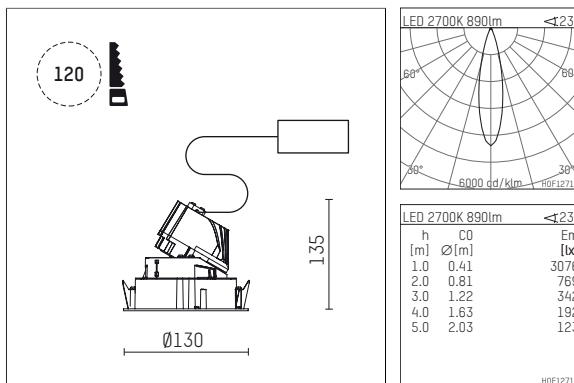

108 733 02 910 R | white

complx.100 | rim
directional spotlight
LED | 14 W 2700 K

- directional spotlight complx.100 rim
- with a rim projecting over the ceiling
- for installation into suspended ceilings
- with LED 1060 lm
- colour temperature: 2700 K
- colour rendering index: CRI >90
- L90 / B10 (50.000h)
- SDCM < 2
- net luminous flux: 890 lm
- total load: 14 W
- luminous efficacy: 63,6 lm/W
- rotationsymmetrical light distribution, medium
- safety cable for reflector module
- reflector of aluminium, mirror finish anodised
- beam angle: 25 °
- with external LED power unit, electronic, 220-240 V, 50/60 Hz
- Dimming with external dimmers possible (trailing-edge and leading-edge)
- dimmable
- power supply: supply cord with plug connection 2x5x2,5 mm², length: 360 mm
- housing of die cast aluminium
- microprismatic filter with very high rate of light transmission
- recessing ring of die cast aluminium
- height: 125 mm
- diameter: 130 mm, recessing diameter: 120 mm
- recessing depth: 135 mm, ceiling thickness: 2-25mm
- rotatable 360°, fixable setting, 0°-30° tiltable, fixable setting
- weight: 0,7 kg
- protection rating: IP20
- protection class I
- 5 years Hoffmeister warranty
- Made in Germany
- certificates: manufactured according to DIN VDE 0711 / EN 60598, CE
- colour: white (RAL9016)
- 108 733 02 910 R

- Overview of accessories on the following page / s

108 733 02 910 R
accessory

Optional accessories

description accessory general	dimensions in mm	item number	pic.-No.
housing for concrete cast for recessed downlights complx.100 rim	ØxH: 342 x 160	108 605 10 000	01