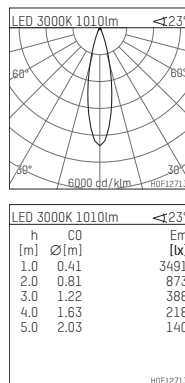

108 733 03 910 PD | white

complx.100 | insider
directional spotlight
LED | 14 W 3000 K

- directional spotlight complx.100 insider
- with plasterboard panel and integrated installation frame
- with LED 1200 lm
- colour temperature: 3000 K
- colour rendering index: CRI >90
- L90 / B10 (50.000h)
- SDCM < 2
- net luminous flux: 1010 lm
- total load: 14 W
- luminous efficacy: 72,1 lm/W
- rotationsymmetrical light distribution, medium
- safety cable for reflector module
- reflector of aluminium, mirror finish anodised
- beam angle: 25 °
- with external LED power unit, electronic (DALI), 220-240 V, 0/50/60 Hz
- amplitude dimming
- dimming range: 100-1 %
- power supply: supply cord with plug connection 2x5x2,5 mm², length: 360 mm
- housing of die cast aluminium
- microprismatic filter with very high rate of light transmission
- recessing ring of die cast aluminium
- length: 400 mm, width: 400 mm, height: 127 mm
- diameter: 102 mm
- recessing depth: 137 mm, ceiling thickness: 12.5 mm
- rotatable 360°, fixable setting, 0°-30° tiltable, fixable setting
- weight: 1,9 kg
- protection rating: IP20
- protection class I
- 5 years Hoffmeister warranty
- Made in Germany
- certificates: manufactured according to DIN VDE 0711 / EN 60598, CE
- colour: white (RAL9016)
- 108 733 03 910 PD
