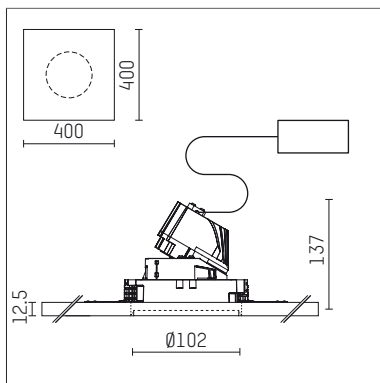

108 733 03 910 PD | white

complx.100 | insider
directional spotlight
LED | 14 W 3000 K

- directional spotlight complx.100 insider
- with plasterboard panel and integrated installation frame
- with LED 1200 lm
- colour temperature: 3000 K
- colour rendering index: CRI >90
- L90 / B10 (50.000h)
- SDCM < 2
- net luminous flux: 1010 lm
- total load: 14 W
- luminous efficacy: 72,1 lm/W
- rotationsymmetrical light distribution, medium
- safety cable for reflector module
- reflector of aluminium, mirror finish anodised
- beam angle: 25 °
- with external LED power unit, electronic (DALI), 220-240 V, 0/50/60 Hz
- amplitude dimming
- dimming range: 100-1 %
- power supply: supply cord with plug connection 2x5x2,5 mm², length: 360 mm
- housing of die cast aluminium
- microprismatic filter with very high rate of light transmission
- recessing ring of die cast aluminium
- length: 400 mm, width: 400 mm, height: 127 mm
- diameter: 102 mm
- recessing depth: 137 mm, ceiling thickness: 12.5 mm
- rotatable 360°, fixable setting, 0°-30° tiltable, fixable setting
- weight: 1,9 kg
- protection rating: IP20
- protection class I
- 5 years Hoffmeister warranty
- Made in Germany
- certificates: manufactured according to DIN VDE 0711 / EN 60598, CE
- colour: white (RAL9016)
- 108 733 03 910 PD
