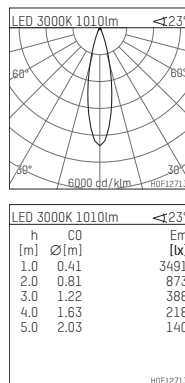

## 108 733 03 910 P | white

complx.100 | insider  
directional spotlight  
LED | 14 W 3000 K

- directional spotlight complx.100 insider
- with plasterboard panel and integrated installation frame
- with LED 1200 lm
- colour temperature: 3000 K
- colour rendering index: CRI >90
- L90 / B10 (50.000h)
- SDCM < 2
- net luminous flux: 1010 lm
- total load: 14 W
- luminous efficacy: 72,1 lm/W
- rotationsymmetrical light distribution, medium
- safety cable for reflector module
- reflector of aluminium, mirror finish anodised
- beam angle: 25 °
- with external LED power unit, electronic, 220-240 V, 50/60 Hz
- Dimming with external dimmers possible (trailing-edge and leading-edge)
- dimmable
- power supply: supply cord with plug connection 2x5x2,5 mm², length: 360 mm
- housing of die cast aluminium
- microprismatic filter with very high rate of light transmission
- recessing ring of die cast aluminium
- length: 400 mm, width: 400 mm, height: 127 mm
- diameter: 102 mm
- recessing depth: 137 mm, ceiling thickness: 12.5 mm
- rotatable 360°, fixable setting, 0°-30° tiltable, fixable setting
- weight: 1,9 kg
- protection rating: IP20
- protection class I
- 5 years Hoffmeister warranty
- Made in Germany
- certificates: manufactured according to DIN VDE 0711 / EN 60598, CE
- colour: white (RAL9016)
- 108 733 03 910 P