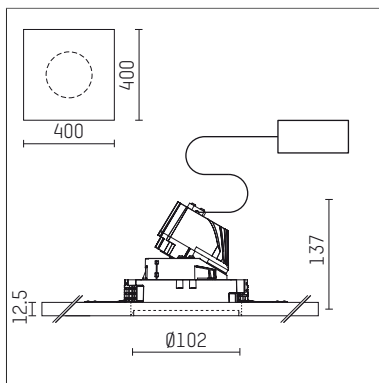

## 108 733 03 910 P | white

complx.100 | insider  
directional spotlight  
LED | 14 W 3000 K

- directional spotlight complx.100 insider
- with plasterboard panel and integrated installation frame
- with LED 1200 lm
- colour temperature: 3000 K
- colour rendering index: CRI >90
- L90 / B10 (50.000h)
- SDCM < 2
- net luminous flux: 1010 lm
- total load: 14 W
- luminous efficacy: 72,1 lm/W
- rotationsymmetrical light distribution, medium
- safety cable for reflector module
- reflector of aluminium, mirror finish anodised
- beam angle: 25 °
- with external LED power unit, electronic, 220-240 V, 50/60 Hz
- Dimming with external dimmers possible (trailing-edge and leading-edge)
- dimmable
- power supply: supply cord with plug connection 2x5x2,5 mm², length: 360 mm
- housing of die cast aluminium
- microprismatic filter with very high rate of light transmission
- recessing ring of die cast aluminium
- length: 400 mm, width: 400 mm, height: 127 mm
- diameter: 102 mm
- recessing depth: 137 mm, ceiling thickness: 12.5 mm
- rotatable 360°, fixable setting, 0°-30° tiltable, fixable setting
- weight: 1,9 kg
- protection rating: IP20
- protection class I
- 5 years Hoffmeister warranty
- Made in Germany
- certificates: manufactured according to DIN VDE 0711 / EN 60598, CE
- colour: white (RAL9016)
- 108 733 03 910 P