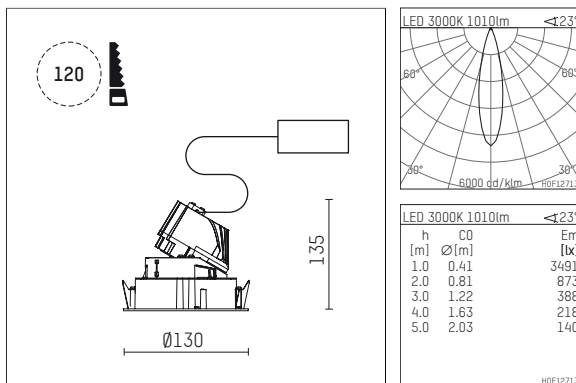

108 733 03 910 RD | white

complx.100 | rim
directional spotlight
LED | 14 W 3000 K

- directional spotlight complx.100 rim
- with a rim projecting over the ceiling
- for installation into suspended ceilings
- with LED 1200 lm
- colour temperature: 3000 K
- colour rendering index: CRI >90
- L90 / B10 (50.000h)
- SDCM < 2
- net luminous flux: 1010 lm
- total load: 14 W
- luminous efficacy: 72,1 lm/W
- rotationsymmetrical light distribution, medium
- safety cable for reflector module
- reflector of aluminium, mirror finish anodised
- beam angle: 25 °
- with external LED power unit, electronic (DALI), 220-240 V, 0/50/60 Hz
- amplitude dimming
- dimming range: 100-1 %
- power supply: supply cord with plug connection 2x5x2,5 mm², length: 360 mm
- housing of die cast aluminium
- microprismatic filter with very high rate of light transmission
- recessing ring of die cast aluminium
- height: 125 mm
- diameter: 130 mm, recessing diameter: 120 mm
- recessing depth: 135 mm, ceiling thickness: 2-25mm
- rotatable 360°, fixable setting, 0°-30° tiltable, fixable setting
- weight: 0,7 kg
- protection rating: IP20
- protection class I
- 5 years Hoffmeister warranty
- Made in Germany
- certificates: manufactured according to DIN VDE 0711 / EN 60598, CE
- colour: white (RAL9016)
- 108 733 03 910 RD

- Overview of accessories on the following page / s

108 733 03 910 RD
accessory**Optional accessories**

description accessory general	dimensions in mm	item number	pic.-No.
housing for concrete cast for recessed downlights complx.100 rim	ØxH: 342 x 160	108 605 10 000	01