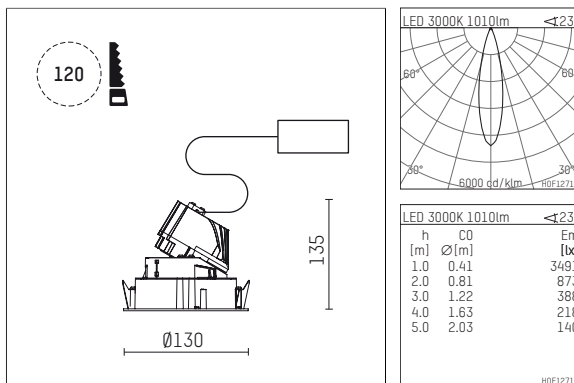

## 108 733 03 910 R | white

complx.100 | rim  
directional spotlight  
LED | 14 W 3000 K

- directional spotlight complx.100 rim
- with a rim projecting over the ceiling
- for installation into suspended ceilings
- with LED 1200 lm
- colour temperature: 3000 K
- colour rendering index: CRI >90
- L90 / B10 (50.000h)
- SDCM < 2
- net luminous flux: 1010 lm
- total load: 14 W
- luminous efficacy: 72,1 lm/W
- rotationsymmetrical light distribution, medium
- safety cable for reflector module
- reflector of aluminium, mirror finish anodised
- beam angle: 25 °
- with external LED power unit, electronic, 220-240 V, 50/60 Hz
- Dimming with external dimmers possible (trailing-edge and leading-edge)
- dimmable
- power supply: supply cord with plug connection 2x5x2,5 mm², length: 360 mm
- housing of die cast aluminium
- microprismatic filter with very high rate of light transmission
- recessing ring of die cast aluminium
- height: 125 mm
- diameter: 130 mm, recessing diameter: 120 mm
- recessing depth: 135 mm, ceiling thickness: 2-25mm
- rotatable 360°, fixable setting, 0°-30° tiltable, fixable setting
- weight: 0,7 kg
- protection rating: IP20
- protection class I
- 5 years Hoffmeister warranty
- Made in Germany
- certificates: manufactured according to DIN VDE 0711 / EN 60598, CE
- colour: white (RAL9016)
- 108 733 03 910 R

## Optional accessories

description accessory general	dimensions in mm	item number	pic.-No.
housing for concrete cast for recessed downlights complx.100 rim	ØxH: 342 x 160	108 605 10 000	01