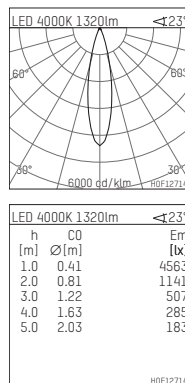

## 108 733 04 910 PD | white

complx.100 | insider  
directional spotlight  
LED | 14 W 4000 K

- directional spotlight complx.100 insider
- with plasterboard panel and integrated installation frame
- with LED 1560 lm
- colour temperature: 4000 K
- colour rendering index: CRI >80
- L90 / B10 (50.000h)
- SDCM < 2
- net luminous flux: 1320 lm
- total load: 14 W
- luminous efficacy: 94,3 lm/W
- rotationsymmetrical light distribution, medium
- safety cable for reflector module
- reflector of aluminium, mirror finish anodised
- beam angle: 25 °
- with external LED power unit, electronic (DALI), 220-240 V, 0/50/60 Hz
- amplitude dimming
- dimming range: 100-1 %
- power supply: supply cord with plug connection 2x5x2,5 mm², length: 360 mm
- housing of die cast aluminium
- microprismatic filter with very high rate of light transmission
- recessing ring of die cast aluminium
- length: 400 mm, width: 400 mm, height: 127 mm
- diameter: 102 mm
- recessing depth: 137 mm, ceiling thickness: 12.5 mm
- rotatable 360°, fixable setting, 0°-30° tilttable, fixable setting
- weight: 1,9 kg
- protection rating: IP20
- protection class I
- 5 years Hoffmeister warranty
- Made in Germany
- certificates: manufactured according to DIN VDE 0711 / EN 60598, CE
- colour: white (RAL9016)
- 108 733 04 910 PD