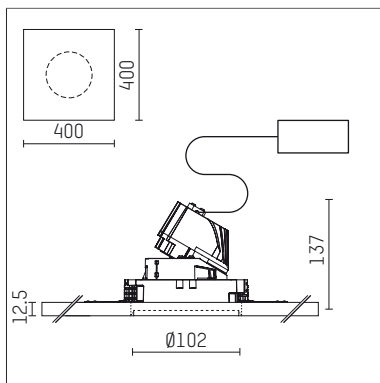

## 108 733 04 910 PD | white

complx.100 | insider  
directional spotlight  
LED | 14 W 4000 K

- directional spotlight complx.100 insider
- with plasterboard panel and integrated installation frame
- with LED 1560 lm
- colour temperature: 4000 K
- colour rendering index: CRI >80
- L90 / B10 (50.000h)
- SDCM < 2
- net luminous flux: 1320 lm
- total load: 14 W
- luminous efficacy: 94,3 lm/W
- rotationsymmetrical light distribution, medium
- safety cable for reflector module
- reflector of aluminium, mirror finish anodised
- beam angle: 25 °
- with external LED power unit, electronic (DALI), 220-240 V, 0/50/60 Hz
- amplitude dimming
- dimming range: 100-1 %
- power supply: supply cord with plug connection 2x5x2,5 mm², length: 360 mm
- housing of die cast aluminium
- microprismatic filter with very high rate of light transmission
- recessing ring of die cast aluminium
- length: 400 mm, width: 400 mm, height: 127 mm
- diameter: 102 mm
- recessing depth: 137 mm, ceiling thickness: 12.5 mm
- rotatable 360°, fixable setting, 0°-30° tilttable, fixable setting
- weight: 1,9 kg
- protection rating: IP20
- protection class I
- 5 years Hoffmeister warranty
- Made in Germany
- certificates: manufactured according to DIN VDE 0711 / EN 60598, CE
- colour: white (RAL9016)
- 108 733 04 910 PD