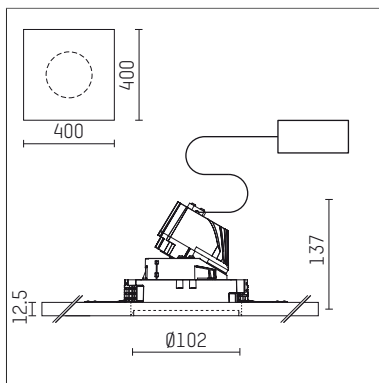

108 733 04 910 P | white

complx.100 | insider
directional spotlight
LED | 14 W 4000 K

- directional spotlight complx.100 insider
- with plasterboard panel and integrated installation frame
- with LED 1560 lm
- colour temperature: 4000 K
- colour rendering index: CRI >80
- L90 / B10 (50.000h)
- SDCM < 2
- net luminous flux: 1320 lm
- total load: 14 W
- luminous efficacy: 94,3 lm/W
- rotationsymmetrical light distribution, medium
- safety cable for reflector module
- reflector of aluminium, mirror finish anodised
- beam angle: 25 °
- with external LED power unit, electronic, 220-240 V, 50/60 Hz
- Dimming with external dimmers possible (trailing-edge and leading-edge)
- dimmable
- power supply: supply cord with plug connection 2x5x2,5 mm², length: 360 mm
- housing of die cast aluminium
- microprismatic filter with very high rate of light transmission
- recessing ring of die cast aluminium
- length: 400 mm, width: 400 mm, height: 127 mm
- diameter: 102 mm
- recessing depth: 137 mm, ceiling thickness: 12.5 mm
- rotatable 360°, fixable setting, 0°-30° tiltable, fixable setting
- weight: 1,9 kg
- protection rating: IP20
- protection class I
- 5 years Hoffmeister warranty
- Made in Germany
- certificates: manufactured according to DIN VDE 0711 / EN 60598, CE
- colour: white (RAL9016)
- 108 733 04 910 P