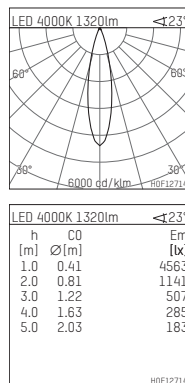

108 733 04 910 P | white

complx.100 | insider
directional spotlight
LED | 14 W 4000 K

- directional spotlight complx.100 insider
- with plasterboard panel and integrated installation frame
- with LED 1560 lm
- colour temperature: 4000 K
- colour rendering index: CRI >80
- L90 / B10 (50.000h)
- SDCM < 2
- net luminous flux: 1320 lm
- total load: 14 W
- luminous efficacy: 94,3 lm/W
- rotationsymmetrical light distribution, medium
- safety cable for reflector module
- reflector of aluminium, mirror finish anodised
- beam angle: 25 °
- with external LED power unit, electronic, 220-240 V, 50/60 Hz
- Dimming with external dimmers possible (trailing-edge and leading-edge)
- dimmable
- power supply: supply cord with plug connection 2x5x2,5 mm², length: 360 mm
- housing of die cast aluminium
- microprismatic filter with very high rate of light transmission
- recessing ring of die cast aluminium
- length: 400 mm, width: 400 mm, height: 127 mm
- diameter: 102 mm
- recessing depth: 137 mm, ceiling thickness: 12.5 mm
- rotatable 360°, fixable setting, 0°-30° tiltable, fixable setting
- weight: 1,9 kg
- protection rating: IP20
- protection class I
- 5 years Hoffmeister warranty
- Made in Germany
- certificates: manufactured according to DIN VDE 0711 / EN 60598, CE
- colour: white (RAL9016)
- 108 733 04 910 P