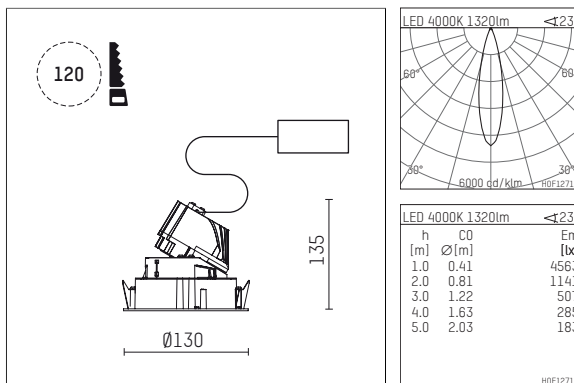

108 733 04 910 RD | white

complx.100 | rim
directional spotlight
LED | 14 W 4000 K

- directional spotlight complx.100 rim
- with a rim projecting over the ceiling
- for installation into suspended ceilings
- with LED 1560 lm
- colour temperature: 4000 K
- colour rendering index: CRI >80
- L90 / B10 (50.000h)
- SDCM < 2
- net luminous flux: 1320 lm
- total load: 14 W
- luminous efficacy: 94,3 lm/W
- rotationsymmetrical light distribution, medium
- safety cable for reflector module
- reflector of aluminium, mirror finish anodised
- beam angle: 25 °
- with external LED power unit, electronic (DALI), 220-240 V, 0/50/60 Hz
- amplitude dimming
- dimming range: 100-1 %
- power supply: supply cord with plug connection 2x5x2,5 mm², length: 360 mm
- housing of die cast aluminium
- microprismatic filter with very high rate of light transmission
- recessing ring of die cast aluminium
- height: 125 mm
- diameter: 130 mm, recessing diameter: 120 mm
- recessing depth: 135 mm, ceiling thickness: 2-25mm
- rotatable 360°, fixable setting, 0°-30° tilttable, fixable setting
- weight: 0,7 kg
- protection rating: IP20
- protection class I
- 5 years Hoffmeister warranty
- Made in Germany
- certificates: manufactured according to DIN VDE 0711 / EN 60598, CE
- colour: white (RAL9016)
- 108 733 04 910 RD

- Overview of accessories on the following page / s

108 733 04 910 RD
accessory**Optional accessories**

description accessory general	dimensions in mm	item number	pic.-No.
housing for concrete cast for recessed downlights complx.100 rim	ØxH: 342 x 160	108 605 10 000	01