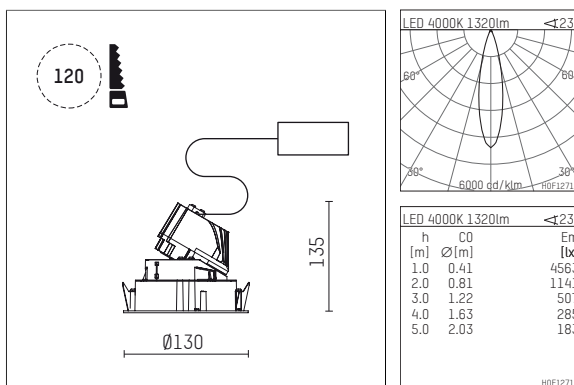

108 733 04 910 R | white

complx.100 | rim
directional spotlight
LED | 14 W 4000 K

- directional spotlight complx.100 rim
- with a rim projecting over the ceiling
- for installation into suspended ceilings
- with LED 1560 lm
- colour temperature: 4000 K
- colour rendering index: CRI >80
- L90 / B10 (50.000h)
- SDCM < 2
- net luminous flux: 1320 lm
- total load: 14 W
- luminous efficacy: 94,3 lm/W
- rotationsymmetrical light distribution, medium
- safety cable for reflector module
- reflector of aluminium, mirror finish anodised
- beam angle: 25 °
- with external LED power unit, electronic, 220-240 V, 50/60 Hz
- Dimming with external dimmers possible (trailing-edge and leading-edge)
- dimmable
- power supply: supply cord with plug connection 2x5x2,5 mm², length: 360 mm
- housing of die cast aluminium
- microprismatic filter with very high rate of light transmission
- recessing ring of die cast aluminium
- height: 125 mm
- diameter: 130 mm, recessing diameter: 120 mm
- recessing depth: 135 mm, ceiling thickness: 2-25mm
- rotatable 360°, fixable setting, 0°-30° tiltable, fixable setting
- weight: 0,7 kg
- protection rating: IP20
- protection class I
- 5 years Hoffmeister warranty
- Made in Germany
- certificates: manufactured according to DIN VDE 0711 / EN 60598, CE
- colour: white (RAL9016)
- 108 733 04 910 R

- Overview of accessories on the following page / s

108 733 04 910 R
accessory**Optional accessories**

description accessory general	dimensions in mm	item number	pic.-No.
housing for concrete cast for recessed downlights complx.100 rim	ØxH: 342 x 160	108 605 10 000	01