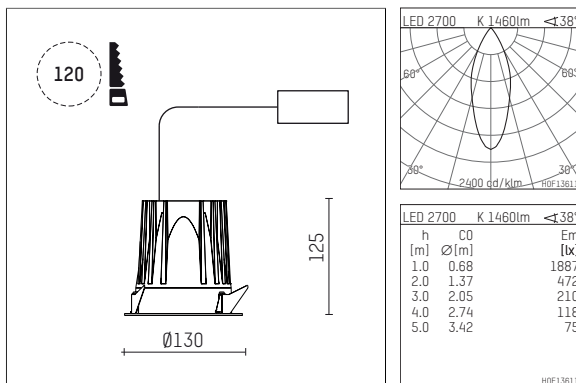

108 740 02 910 RD | white

complx.100 | rim
ceiling recessed luminaire
LED COB | 18 W 2700 K

- ceiling recessed luminaire complx.100 rim
- with a rim projecting over the ceiling
- for installation into suspended ceilings
- with LED COB 2000 lm
- colour temperature: 2700 K
- colour rendering index: CRI >90
- L90 / B10 (50.000h)
- SDCM < 2
- net luminous flux: 1460 lm
- total load: 18 W
- luminous efficacy: 81,1 lm/W
- rotationsymmetrical light distribution, medium
- darklight reflector of aluminium, mirror finish anodised
- cut of angle: 40 °
- UGR: 15
- with external LED power unit, electronic (DALI), 220-240 V, 0/50/60 Hz
- dimmable
- dimming range: 100-1 %
- power supply: supply cord with plug connection 2x5x2,5 mm², length: 360 mm
- housing of die cast aluminium
- height: 115 mm
- diameter: 130 mm, recessing diameter: 120 mm
- recessing depth: 125 mm, ceiling thickness: 2-25mm
- weight: 0,86 kg
- protection rating: IP44
- protection class I
- 5 years Hoffmeister warranty
- Made in Germany
- certificates: manufactured according to DIN VDE 0711 / EN 60598, CE
- colour: white (RAL9016)
- 108 740 02 910 RD

- Overview of accessories on the following page / s

108 740 02 910 RD
accessory**Optional accessories**

description accessory general	dimensions in mm	item number	pic.-No.
housing for concrete cast for recessed downlights complx.100 rim	ØxH: 342 x 160	108 605 10 000	01