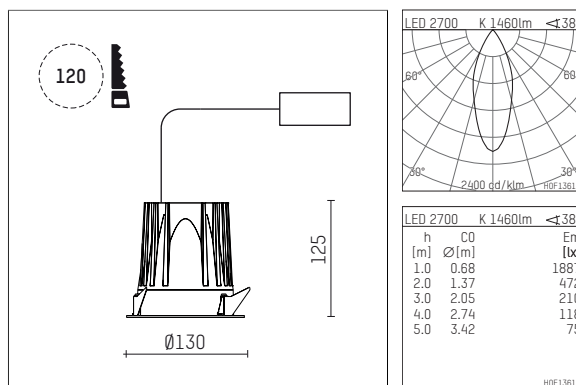

108 740 02 910 R | white

complx.100 | rim
ceiling recessed luminaire
LED COB | 18 W 2700 K

- ceiling recessed luminaire complx.100 rim
- with a rim projecting over the ceiling
- for installation into suspended ceilings
- with LED COB 2000 lm
- colour temperature: 2700 K
- colour rendering index: CRI >90
- L90 / B10 (50.000h)
- SDCM < 2
- net luminous flux: 1460 lm
- total load: 18 W
- luminous efficacy: 81,1 lm/W
- rotationsymmetrical light distribution, medium
- darklight reflector of aluminium, mirror finish anodised
- cut of angle: 40 °
- UGR: 15
- with external LED power unit, electronic, 220-240 V, 0/50/60 Hz
- power supply: supply cord with plug connection 2x5x2,5 mm², length: 360 mm
- housing of die cast aluminium
- height: 115 mm
- diameter: 130 mm, recessing diameter: 120 mm
- recessing depth: 125 mm, ceiling thickness: 2-25mm
- weight: 0,86 kg
- protection rating: IP44
- protection class I
- 5 years Hoffmeister warranty
- Made in Germany
- certificates: manufactured according to DIN VDE 0711 / EN 60598, CE
- colour: white (RAL9016)
- 108 740 02 910 R

- Overview of accessories on the following page / s

108 740 02 910 R
accessory**Optional accessories**

description accessory general	dimensions in mm	item number	pic.-No.
housing for concrete cast for recessed downlights complx.100 rim	ØxH: 342 x 160	108 605 10 000	01