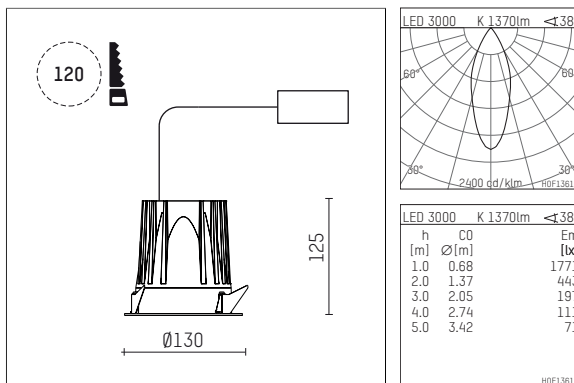

## 108 740 03 910 RD | white

complx.100 | rim  
ceiling recessed luminaire  
LED COB | 14 W 3000 K

- ceiling recessed luminaire complx.100 rim
- with a rim projecting over the ceiling
- for installation into suspended ceilings
- with LED COB 2000 lm
- colour temperature: 3000 K
- colour rendering index: CRI >90
- L90 / B10 (50.000h)
- SDCM < 2
- net luminous flux: 1370 lm
- total load: 14 W
- luminous efficacy: 97,9 lm/W
- rotationsymmetrical light distribution, medium
- darklight reflector of aluminium, mirror finish anodised
- cut of angle: 40 °
- UGR: 15
- with external LED power unit, electronic (DALI), 220-240 V, 0/50/60 Hz
- dimmable
- dimming range: 100-1 %
- power supply: supply cord with plug connection 2x5x2,5 mm², length: 360 mm
- housing of die cast aluminium
- height: 115 mm
- diameter: 130 mm, recessing diameter: 120 mm
- recessing depth: 125 mm, ceiling thickness: 2-25mm
- weight: 0,86 kg
- protection rating: IP44
- protection class I
- 5 years Hoffmeister warranty
- Made in Germany
- certificates: manufactured according to DIN VDE 0711 / EN 60598, CE
- colour: white (RAL9016)
- 108 740 03 910 RD

- Overview of accessories on the following page / s

108 740 03 910 RD  
**accessory**

**Optional accessories**

description accessory general	dimensions in mm	item number	pic.-No.
housing for concrete cast for recessed downlights complx.100 rim	ØxH: 342 x 160	108 605 10 000	01