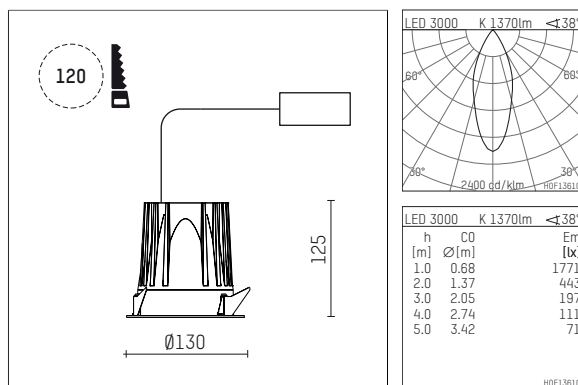

## 108 740 03 910 R | white

complx.100 | rim  
ceiling recessed luminaire  
LED COB | 14 W 3000 K

- ceiling recessed luminaire complx.100 rim
- with a rim projecting over the ceiling
- for installation into suspended ceilings
- with LED COB 2000 lm
- colour temperature: 3000 K
- colour rendering index: CRI >90
- L90 / B10 (50.000h)
- SDCM < 2
- net luminous flux: 1370 lm
- total load: 14 W
- luminous efficacy: 97,9 lm/W
- rotationsymmetrical light distribution, medium
- darklight reflector of aluminium, mirror finish anodised
- cut of angle: 40 °
- UGR: 15
- with external LED power unit, electronic, 220-240 V, 0/50/60 Hz
- power supply: supply cord with plug connection 2x5x2,5 mm², length: 360 mm
- housing of die cast aluminium
- height: 115 mm
- diameter: 130 mm, recessing diameter: 120 mm
- recessing depth: 125 mm, ceiling thickness: 2-25mm
- weight: 0,86 kg
- protection rating: IP44
- protection class I
- 5 years Hoffmeister warranty
- Made in Germany
- certificates: manufactured according to DIN VDE 0711 / EN 60598, CE
- colour: white (RAL9016)
- 108 740 03 910 R

- Overview of accessories on the following page / s

108 740 03 910 R  
**accessory****Optional accessories**

description accessory general	dimensions in mm	item number	pic.-No.
housing for concrete cast for recessed downlights complx.100 rim	ØxH: 342 x 160	108 605 10 000	01