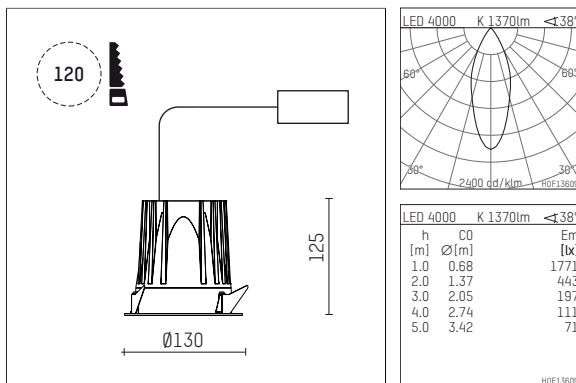

108 740 04 910 RD | white

complx.100 | rim
ceiling recessed luminaire
LED COB | 14 W 4000 K

- ceiling recessed luminaire complx.100 rim
- with a rim projecting over the ceiling
- for installation into suspended ceilings
- with LED COB 2000 lm
- colour temperature: 4000 K
- colour rendering index: CRI >90
- L90 / B10 (50.000h)
- SDCM < 2
- net luminous flux: 1370 lm
- total load: 14 W
- luminous efficacy: 97,9 lm/W
- rotationsymmetrical light distribution, medium
- darklight reflector of aluminium, mirror finish anodised
- cut of angle: 40 °
- UGR: 15
- with external LED power unit, electronic (DALI), 220-240 V, 0/50/60 Hz
- dimmable
- dimming range: 100-1 %
- power supply: supply cord with plug connection 2x5x2,5 mm², length: 360 mm
- housing of die cast aluminium
- height: 115 mm
- diameter: 130 mm, recessing diameter: 120 mm
- recessing depth: 125 mm, ceiling thickness: 2-25mm
- weight: 0,86 kg
- protection rating: IP44
- protection class I
- 5 years Hoffmeister warranty
- Made in Germany
- certificates: manufactured according to DIN VDE 0711 / EN 60598, CE
- colour: white (RAL9016)
- 108 740 04 910 RD

- Overview of accessories on the following page / s

108 740 04 910 RD
accessory**Optional accessories**

description accessory general	dimensions in mm	item number	pic.-No.
housing for concrete cast for recessed downlights complx.100 rim	ØxH: 342 x 160	108 605 10 000	01