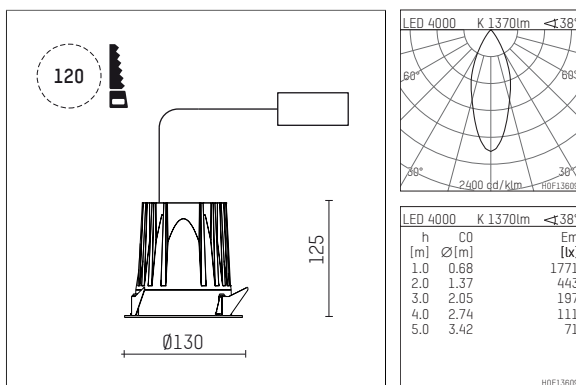

108 740 04 910 R | white

complx.100 | rim
ceiling recessed luminaire
LED COB | 14 W 4000 K

- ceiling recessed luminaire complx.100 rim
- with a rim projecting over the ceiling
- for installation into suspended ceilings
- with LED COB 2000 lm
- colour temperature: 4000 K
- colour rendering index: CRI >90
- L90 / B10 (50.000h)
- SDCM < 2
- net luminous flux: 1370 lm
- total load: 14 W
- luminous efficacy: 97,9 lm/W
- rotationsymmetrical light distribution, medium
- darklight reflector of aluminium, mirror finish anodised
- cut of angle: 40 °
- UGR: 15
- with external LED power unit, electronic, 220-240 V, 0/50/60 Hz
- power supply: supply cord with plug connection 2x5x2,5 mm², length: 360 mm
- housing of die cast aluminium
- height: 115 mm
- diameter: 130 mm, recessing diameter: 120 mm
- recessing depth: 125 mm, ceiling thickness: 2-25mm
- weight: 0,86 kg
- protection rating: IP44
- protection class I
- 5 years Hoffmeister warranty
- Made in Germany
- certificates: manufactured according to DIN VDE 0711 / EN 60598, CE
- colour: white (RAL9016)
- 108 740 04 910 R

- Overview of accessories on the following page / s

108 740 04 910 R
accessory**Optional accessories**

description accessory general	dimensions in mm	item number	pic.-No.
housing for concrete cast for recessed downlights complx.100 rim	ØxH: 342 x 160	108 605 10 000	01