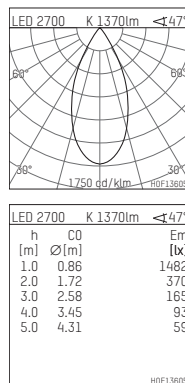

108 741 02 910 RD | white

complx.100 | rim
ceiling recessed luminaire
LED COB | 18 W 2700 K

- ceiling recessed luminaire complx.100 rim
- with a rim projecting over the ceiling
- for installation into suspended ceilings
- with LED COB 2000 lm
- colour temperature: 2700 K
- colour rendering index: CRI >90
- L90 / B10 (50.000h)
- SDCM < 2
- net luminous flux: 1370 lm
- total load: 18 W
- luminous efficacy: 76,1 lm/W
- rotationsymmetrical light distribution, flood
- darklight reflector of aluminium, mirror finish anodised
- cut of angle: 40 °
- UGR: 14
- with external LED power unit, electronic (DALI), 220-240 V, 0/50/60 Hz
- dimmable
- dimming range: 100-1 %
- power supply: supply cord with plug connection 2x5x2,5 mm², length: 360 mm
- housing of die cast aluminium
- height: 115 mm
- diameter: 130 mm, recessing diameter: 120 mm
- recessing depth: 125 mm, ceiling thickness: 2-25mm
- weight: 0,86 kg
- protection rating: IP44
- protection class I
- 5 years Hoffmeister warranty
- Made in Germany
- certificates: manufactured according to DIN VDE 0711 / EN 60598, CE
- colour: white (RAL9016)
- 108 741 02 910 RD

- Overview of accessories on the following page / s

108 741 02 910 RD
accessory**Optional accessories**

description accessory general	dimensions in mm	item number	pic.-No.
housing for concrete cast for recessed downlights complx.100 rim	ØxH: 342 x 160	108 605 10 000	01