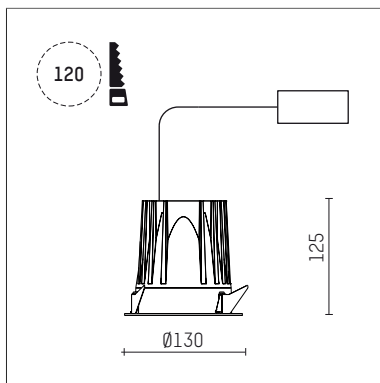

108 741 02 910 RD | white

complx.100 | rim
ceiling recessed luminaire
LED COB | 18 W 2700 K

- ceiling recessed luminaire complx.100 rim
- with a rim projecting over the ceiling
- for installation into suspended ceilings
- with LED COB 2000 lm
- colour temperature: 2700 K
- colour rendering index: CRI >90
- L90 / B10 (50.000h)
- SDCM < 2
- net luminous flux: 1370 lm
- total load: 18 W
- luminous efficacy: 76,1 lm/W
- rotationsymmetrical light distribution, flood
- darklight reflector of aluminium, mirror finish anodised
- cut of angle: 40 °
- UGR: 14
- with external LED power unit, electronic (DALI), 220-240 V, 0/50/60 Hz
- dimmable
- dimming range: 100-1 %
- power supply: supply cord with plug connection 2x5x2,5 mm², length: 360 mm
- housing of die cast aluminium
- height: 115 mm
- diameter: 130 mm, recessing diameter: 120 mm
- recessing depth: 125 mm, ceiling thickness: 2-25mm
- weight: 0,86 kg
- protection rating: IP44
- protection class I
- 5 years Hoffmeister warranty
- Made in Germany
- certificates: manufactured according to DIN VDE 0711 / EN 60598, CE
- colour: white (RAL9016)
- 108 741 02 910 RD

- Overview of accessories on the following page / s

108 741 02 910 RD
accessory**Optional accessories**

description accessory general	dimensions in mm	item number	pic.-No.
housing for concrete cast for recessed downlights complx.100 rim	ØxH: 342 x 160	108 605 10 000	01